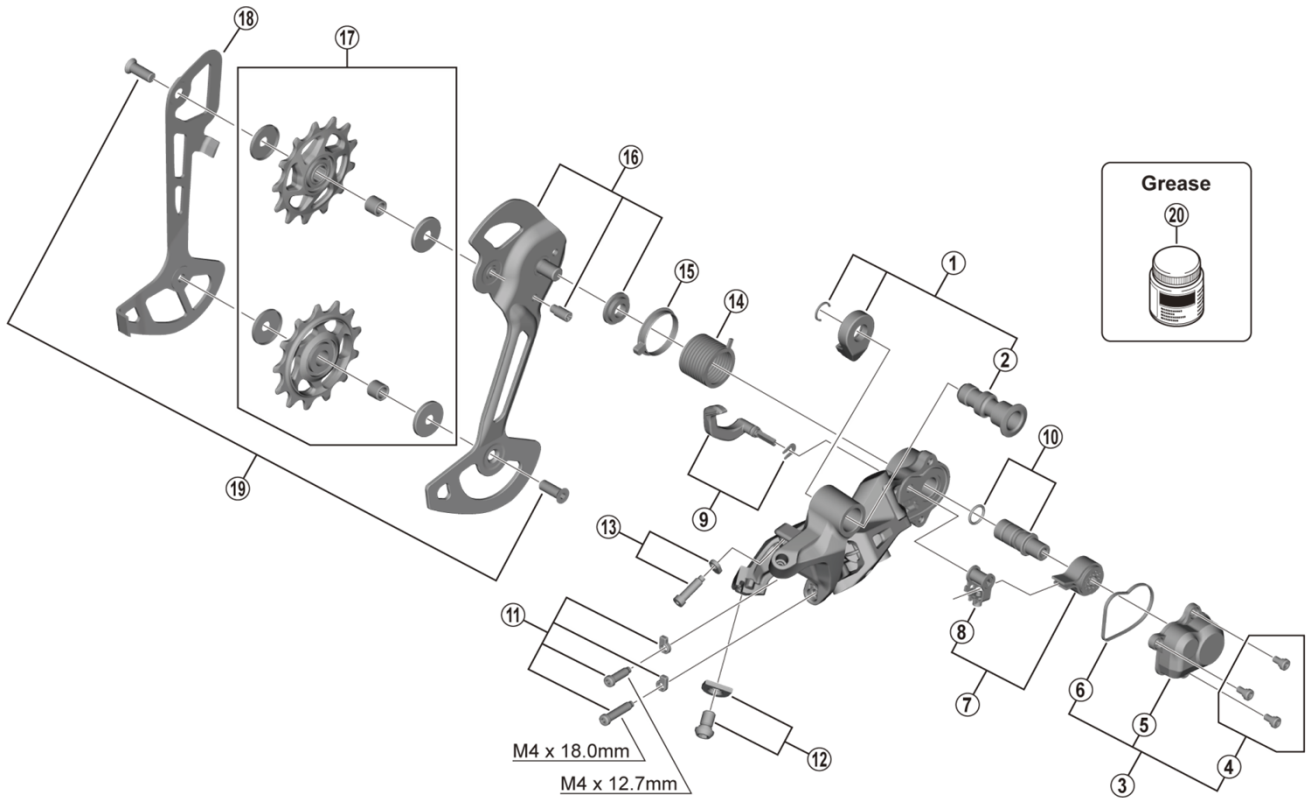

SLX Rear Derailleur  
**RD-M7120-SGS** 12-speed

ITEM NO.	SHIMANO CODE NO.	DESCRIPTION
1	Y3FY98020	Bracket Axle Unit
2	Y3FW42000	B-Axle
3	Y3FZ98010	P-Cover Unit
4	Y5Y198070	P-Cover Bolt Set (3 pcs.)
5	Y3FZ46000	P-Cover
6	Y5PV25000	P-Cover Packing
7	Y3GF98040	Stabilizer Unit
8	Y3E498040	Cam Unit
9	Y3FX98030	Switch Lever Unit & Fixing Plate
10	Y3FX98060	P-Axle & O-Ring
11	Y3FX98040	Stroke Adjusting Bolts & Plates
12	Y3F398040	Cable Fixing Bolt & Plate
13	Y5ZR98040	End Adjust Bolt (M4 x 15) & Plate
14	Y5PV17000	P-Tension Spring
15	Y5PV24000	P-Seal Ring
16	Y3FX98050	Outer Plate Assembly (SGS)
17	Y3FY98010	Tension & Guide Pulley Set
18	Y3FZ26000	Inner Plate (SGS)
19	Y5V598140	Pulley Bolt (2 pcs.)
20	Y04121000	New Grease for Stabilizer (Net. 50g)

Aug.-2019-4608  
 © Shimano Inc. I

Specifications are subject to change without notice.

**SHIMANO**