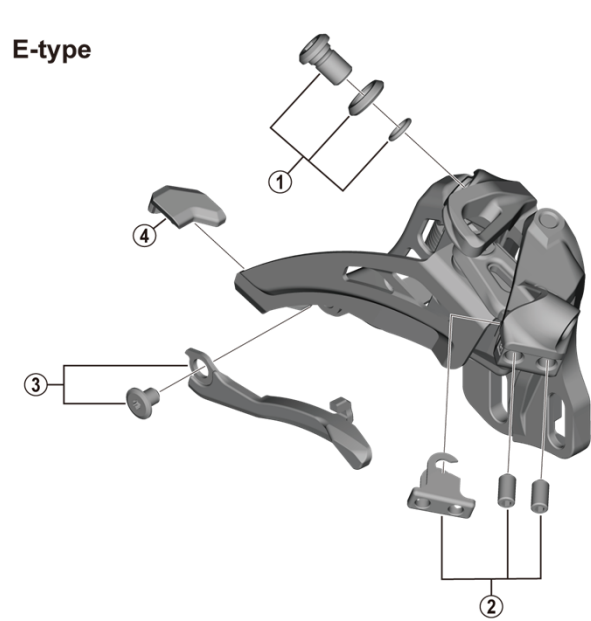

DEORE SIDE SWING Front Derailleur FD-M5100 (2x11-speed)

Middle clamp band type

ITEM NO.	SHIMANO CODE NO.	DESCRIPTION
1	Y5S898020	Cable Fixing Screw Unit (M6 x 9.2)
2	Y5R198020	Stroke Adjust Screws (M4 x 8) & Plate
3	Y5ZB98010	Chain Catcher Unit
4	Y5RC08000	Rubber Pad B
5	Y5S415000	Clamp Screw (M6 x 14.5)
6	Y5S207000	Clamp Screw (M5 x 18.5)