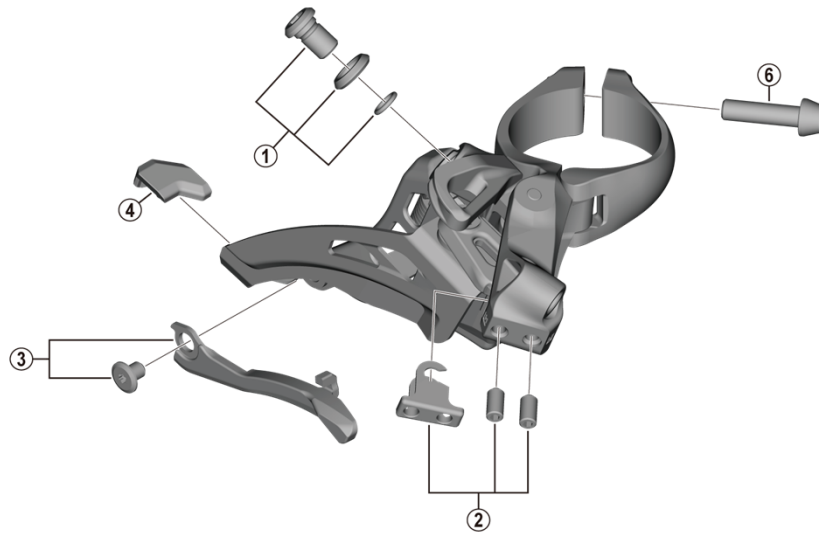

DEORE SIDE SWING Front Derailleur FD-M5100 (2x11-speed)

Middle clamp band type

ITEM NO.	SHIMANO CODE NO.	DESCRIPTION
1	Y5S898020	Cable Fixing Screw Unit (M6 x 9.2)
2	Y5R198020	Stroke Adjust Screws (M4 x 8) & Plate
3	Y5ZB98010	Chain Catcher Unit
4	Y5RC08000	Rubber Pad B
5	Y5S415000	Clamp Screw (M6 x 14.5)
6	Y5S207000	Clamp Screw (M5 x 18.5)