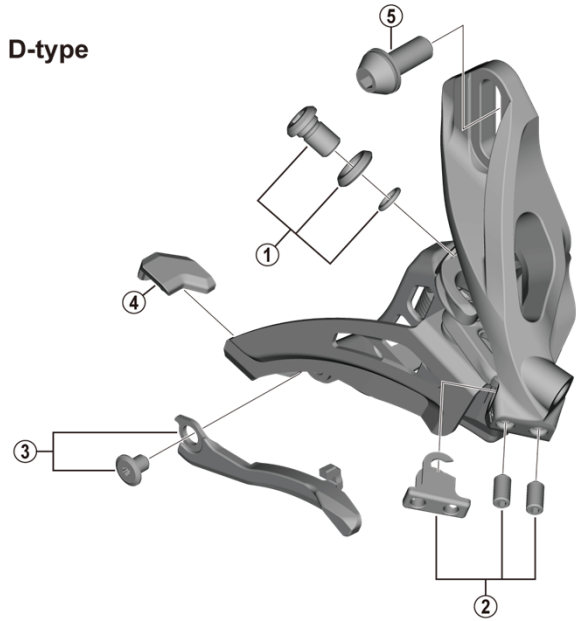

DEORE SIDE SWING Front Derailleur FD-M5100 (2x11-speed)

Middle clamp band type

ITEM NO.	SHIMANO CODE NO.	DESCRIPTION
1	Y5S898020	Cable Fixing Screw Unit (M6 x 9.2)
2	Y5R198020	Stroke Adjust Screws (M4 x 8) & Plate
3	Y5ZB98010	Chain Catcher Unit
4	Y5RC08000	Rubber Pad B
5	Y5S415000	Clamp Screw (M6 x 14.5)
6	Y5S207000	Clamp Screw (M5 x 18.5)