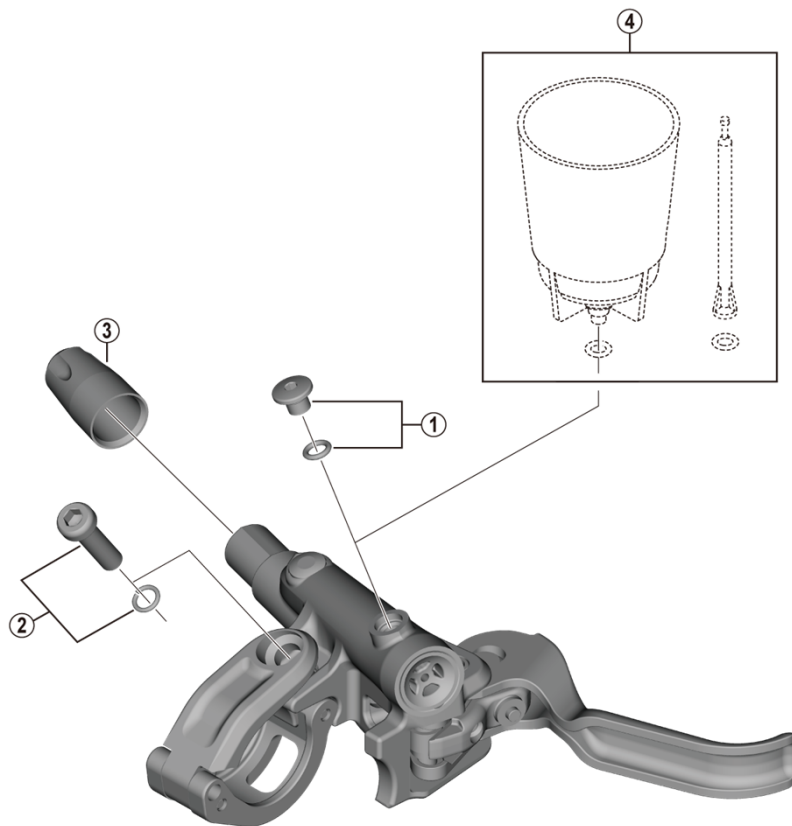

DEORE Brake Lever  
**BL-M6100** For Disc Brake

ITEM NO.	SHIMANO CODE NO.	DESCRIPTION
1	Y8RM98010	Bleed Screw & O-Ring
2	Y2GR98010	Clamp Screw (M5 x 18) & Snap Spring
3	Y8WM14000	Cover
4	ESMDISCBP	Funnel & Oil Stopper