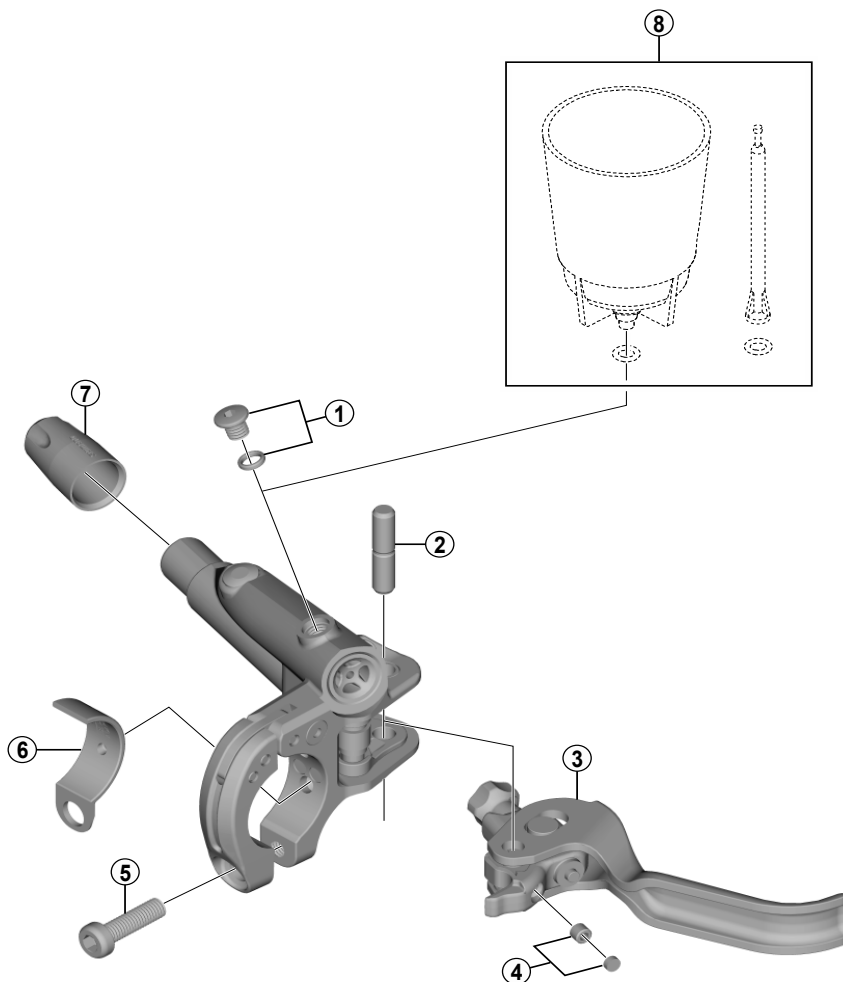

# SLX Brake Lever

## BL-M7000 For Disc Brake

ITEM NO.	SHIMANO CODE NO.	DESCRIPTION	INTERCHANGEABILITY	
			BL-M9020	BL-M8000
1	Y8V398010	Bleed Screw (M5 x 4.7) & O-Ring	B	A
2	Y8WU04000	Lever Axle $\phi 5$		B
3	Y8WU98010	R.H. Lever Member Unit		B
	Y8WU98020	L.H. Lever Member Unit		B
4	Y8V398040	Lever Axle Fixing Bolt & Cap	A	A
5	Y8MX05000	Clamp Bolt (M5 x 18)	B	A
6	Y8WM05000	BL Band Adapter	A	A
7	Y8WM14000	Cover	A	A
8	ESMDISCBP	Funnel & Oil Stopper	A	A