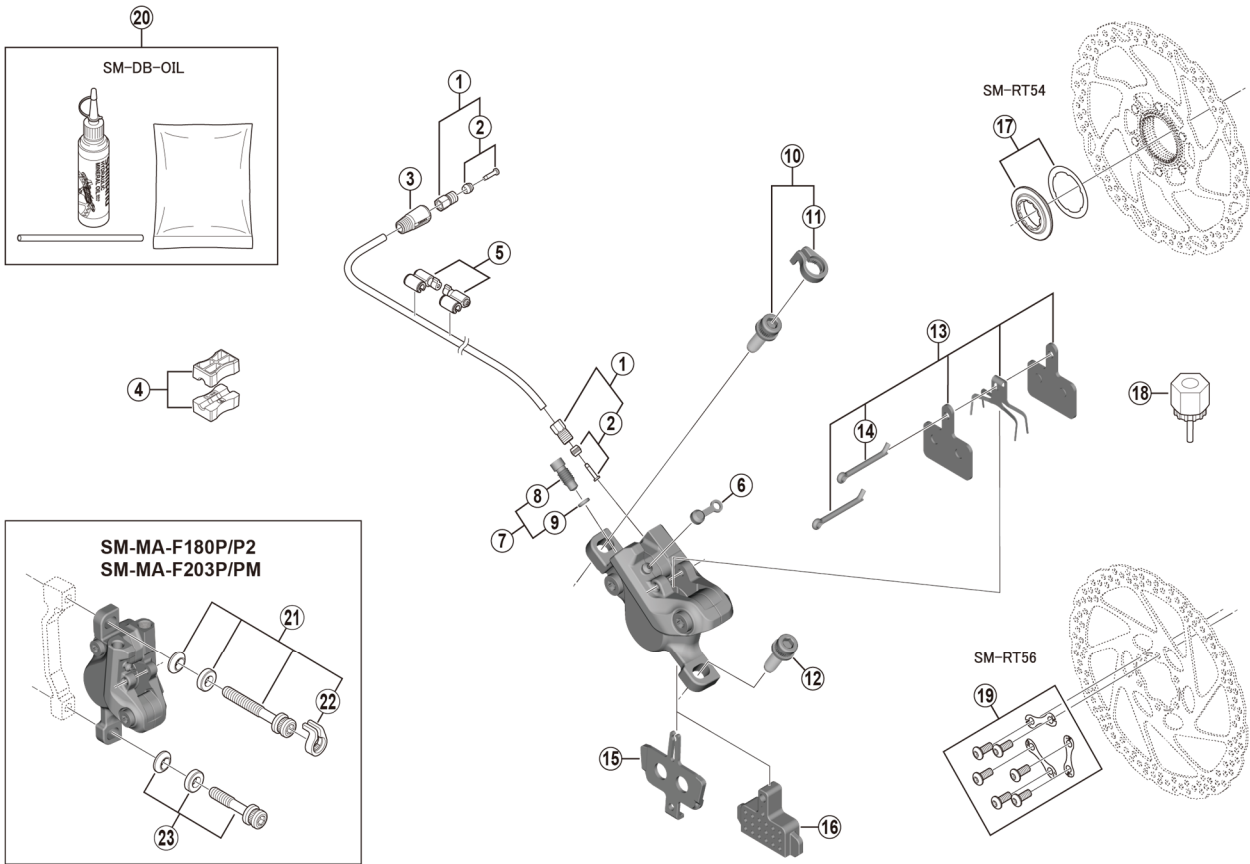

Disc Brake
BR-MT500 Brake Caliper
SM-BH59 Brake Hose

SM-RT54 Disc Rotor/Center Lock
SM-RT56 Disc Rotor/6-Bolt

ITEM NO.	SHIMANO CODE NO.	DESCRIPTION
1	Y8AL98020	Connecting Bolt Unit
2	Y8H298040	Olive & Connector Insert
3	Y8H203210	Cover
4	Y8H198030	TL-BH61 Special Tool (2 pcs.)
5	Y83098040	SM-HANG Hose Supporter A & B
6	Y8B214000	Bleed Nipple Cap
7	Y8VZ98010	Bleed Screw & O-Ring
8	Y8VZ07000	Bleed Screw
9	Y8B511000	O-Ring
10	Y8DS98010	Caliper Fixing Bolt (M6 x 18.7) & Snap Ring
11	Y8C511000	Snap Ring
12	Y8C509020	Caliper Fixing Bolt (M6 x 18.7)
13	Y8C998050	Resin Pad (B01S) & Spring w/Split Pin
14	Y8DB06100	Split Pin
15	Y8J506000	Pad Spacer
16	Y8FZ05000	Bleeding Spacer
17	Y8K998010	Lock Ring & Washer
18	Y12009230	TL-LR15 Lock Ring Removal Tool
19	Y8KT98010	Rotor Fixing Bolt & Lock Washer
20	Y83998010	Mineral Oil Bleed Kit (50 ml)
21	Y8G498020	Caliper Fixing Bolt Unit (M6 x 37.9) for SM-MA-F180P/P2
	Y8J498010	Caliper Fixing Bolt Unit (M6 x 40.2) for SM-MA-F203P/PM
22	Y81703000	Snap Ring
23	Y8G498030	Caliper Fixing Bolt Unit (M6 x 32.1) for SM-MA-F180P/P2
	Y8J498020	Caliper Fixing Bolt Unit (M6 x 34.4) for SM-MA-F203P/PM