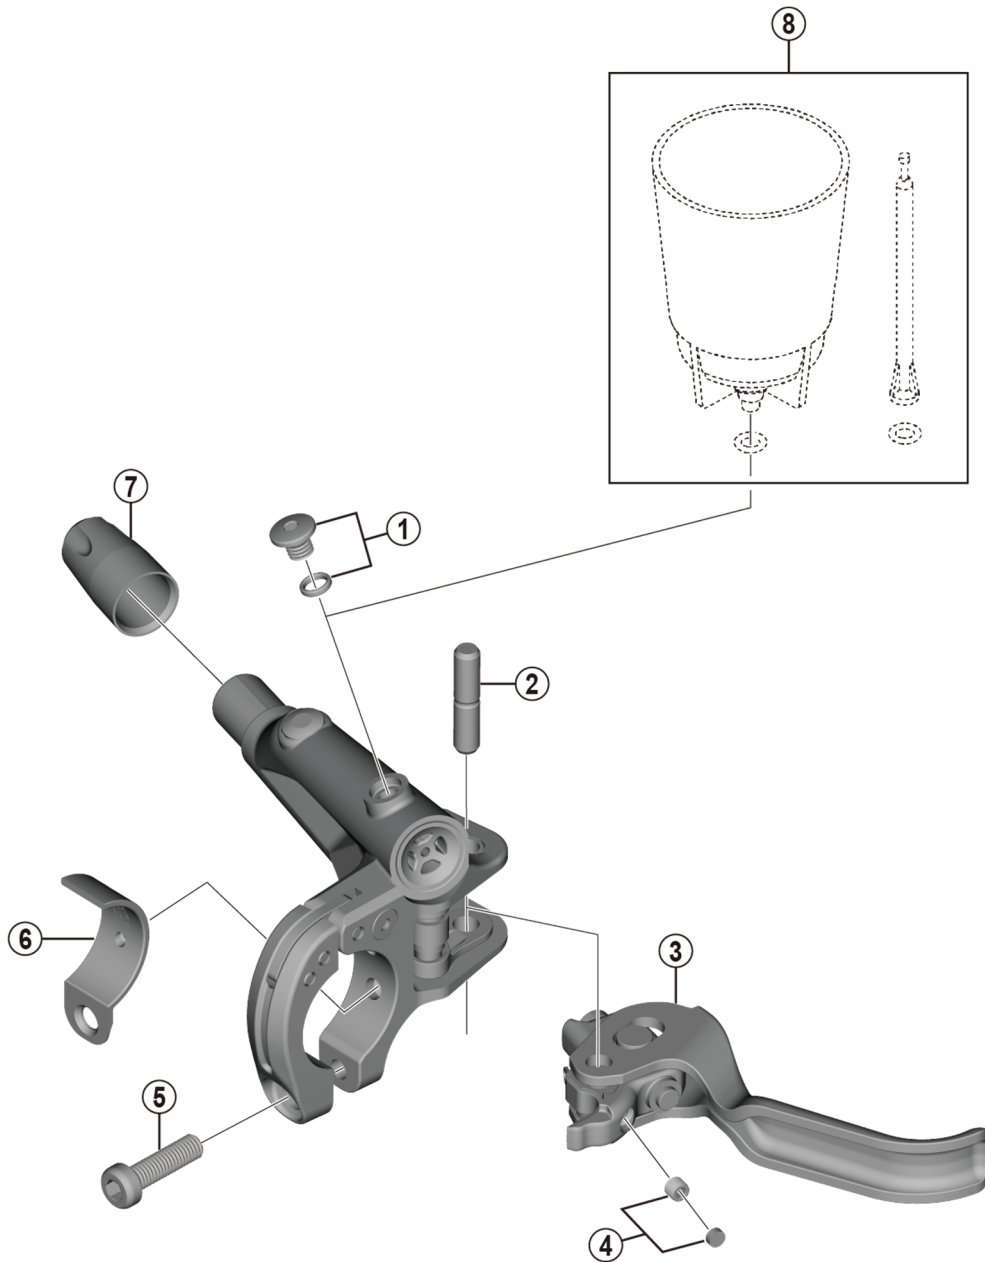

DEORE Brake Lever BL-M6000 For Disc Brake

BL-M6000

ITEM NO.	SHIMANO CODE NO.	DESCRIPTION	INTERCHANGEABILITY
1	Y8RM98010	Bleed Screw & O-Ring	B
2	Y8RM08000	Lever Axle 5	B
3	Y8RM98020	R.H. Lever Member Unit	B
	Y8RM98030	L.H. Lever Member Unit	B
4	Y8VJ98040	Lever Axle Fixing Bolt & Cap	B
5	Y8MX05000	Clamp Bolt (M5 x 18)	A
6	Y8WM05000	BL Band Adapter	A
7	Y8WM14000	Cover	A
8	ESMDISCBP	Funnel & Oil Stopper	A

A: Same parts.

B: Parts are usable, but differ in materials, appearance, finish, size, etc.

Absence of mark indicates non-interchangeability.

Specifications are subject to change without notice.

May-2017-4191