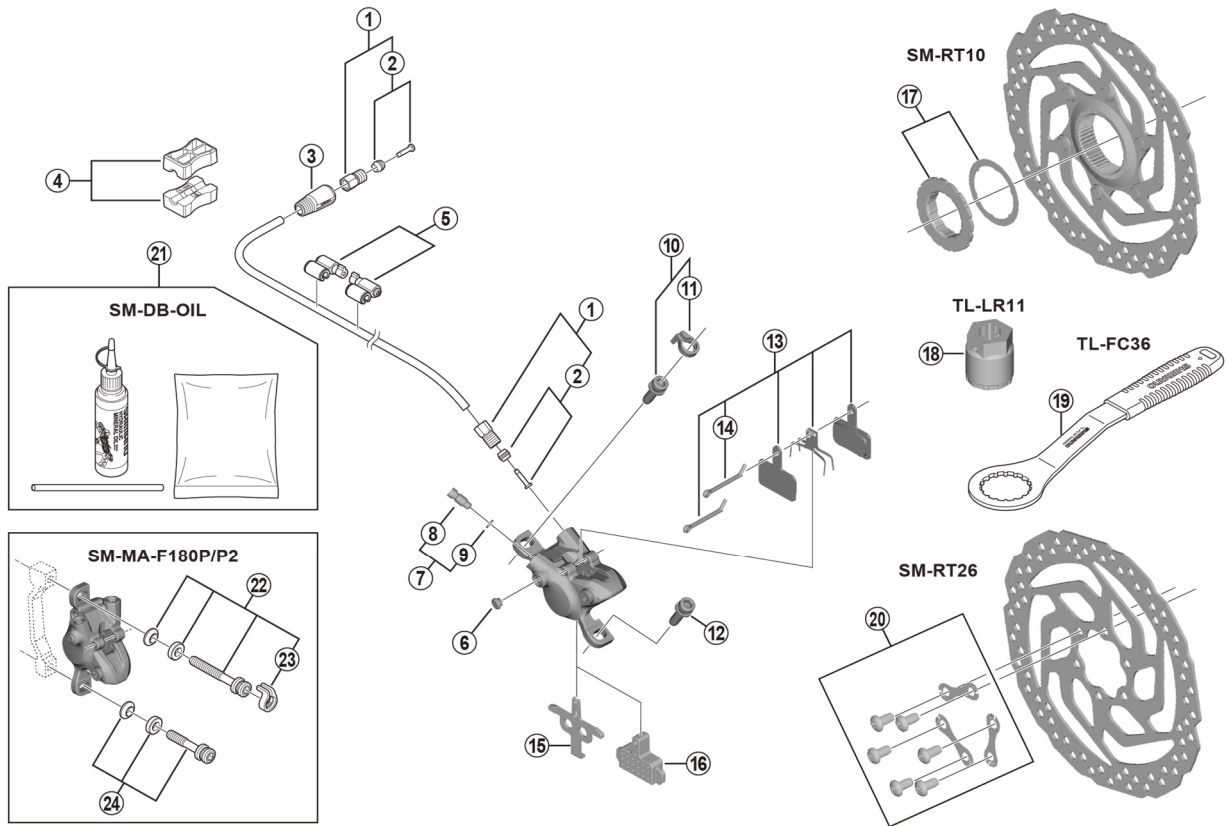

Disc Brake
BR-MT200 Brake Caliper
SM-BH59 Brake Hose

SM-RT10 Disc Rotor/Center Lock
SM-RT26 Disc Rotor/6-Bolt

ITEM NO.	SHIMANO CODE NO.	DESCRIPTION
1	Y8AL98020	Connecting Bolt Unit
2	Y8H298040	Olive & Connector Insert
3	Y1XW04000	Cover
4	Y8H198030	TL-BH61 Shimano original tool (2 pcs.)
5	Y83098040	SM-HANG Hose Supporter A & B
6	Y88F06000	Bleed Boss Cap
7	Y8VZ98010	Bleed Screw & O-Ring
8	Y8VZ07000	Bleed Screw
9	Y8B511000	O-Ring
10	Y8DS98010	Caliper Fixing Bolt (M6 x 18.7) & Snap Ring
11	Y8C511000	Snap Ring
12	Y8C509020	Caliper Fixing Bolt (M6 x 18.7)
13	Y8C998050	Resin Pad (B01S) & Spring w/Split Pin
14	Y8DB06100	Split Pin
15	Y8PE03000	Pad Spacer
16	Y8FZ05000	Bleeding Spacer
17	Y8PW98020	Lock Ring & Washer
18	Y8PW04100	TL-LR11 Lock Ring Removal Tool
19	Y13098000	TL-FC36 Lock Ring Removal Tool
20	Y8NX98010	Rotor Fixing Bolt & Lock Washer
21	Y83998010	Mineral Oil Bleed Kit (50 ml)
22	Y8G498020	Caliper Fixing Bolt Unit (M6 x 37.9)
23	Y81703000	Snap Ring
24	Y8G498030	Caliper Fixing Bolt Unit (M6 x 32.1)