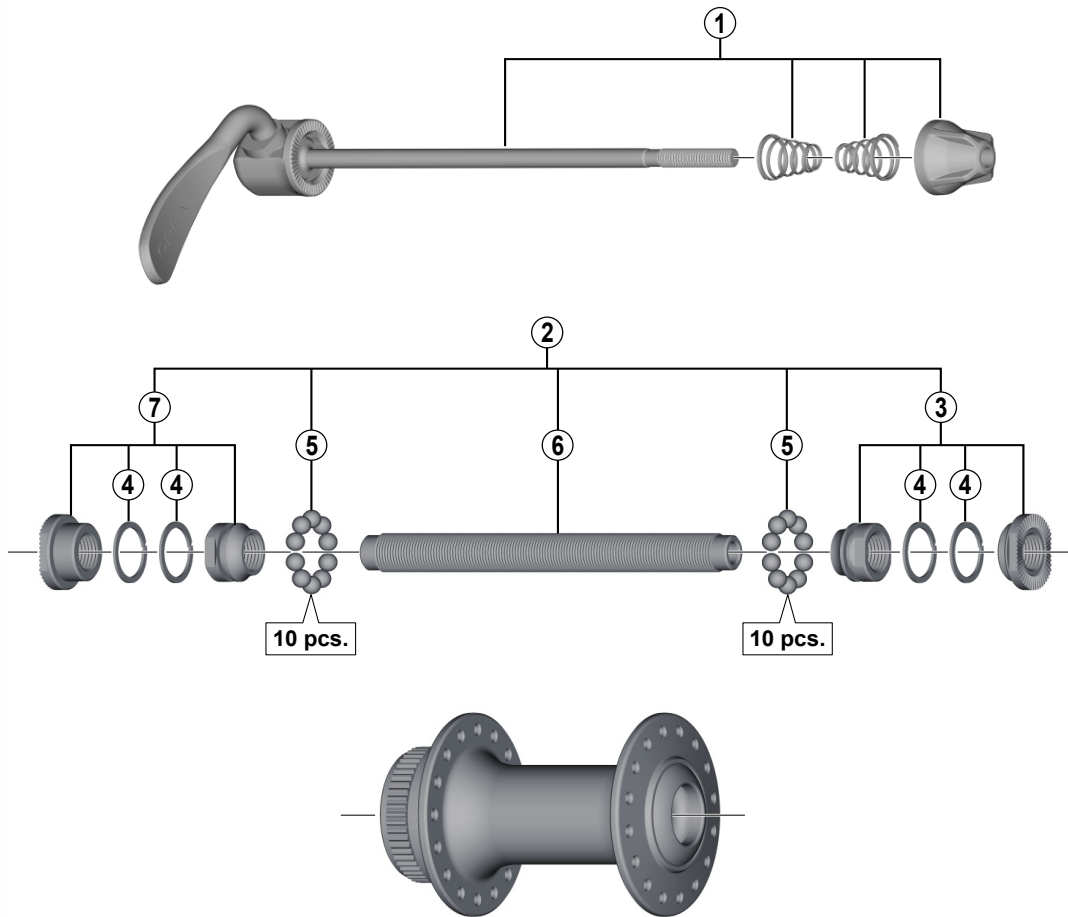

Front Hub HB-M3050 For Disc Brake

• Over Lock Nut Dimension: 100 mm (3-15/16")

ITEM NO.	SHIMANO CODE NO.	DESCRIPTION	INTERCHANGEABILITY	
			A	B
* 1	Y2A398010	Complete Quick Release 133 mm (5-1/4")		
2	Y2U898010	Complete Hub Axle 108 mm (4-1/4")	A	B
3	Y2U898020	Right Hand Lock Nut Unit	A	
4	Y23603000	Seal Ring	A	
5	Y00091210	Steel Ball (3/16") 20 pcs.	A	B
6	Y25W03000	Hub Axle M10 x 108 mm (4-1/4")	A	
7	Y2U898030	Left Hand Lock Nut Unit	A	

A: Same parts.

B: Parts are usable, but differ in materials, appearance, finish, size, etc.

Absence of mark indicates non-interchangeability.

Specifications are subject to change without notice.

HB-RM66
HB-M4050