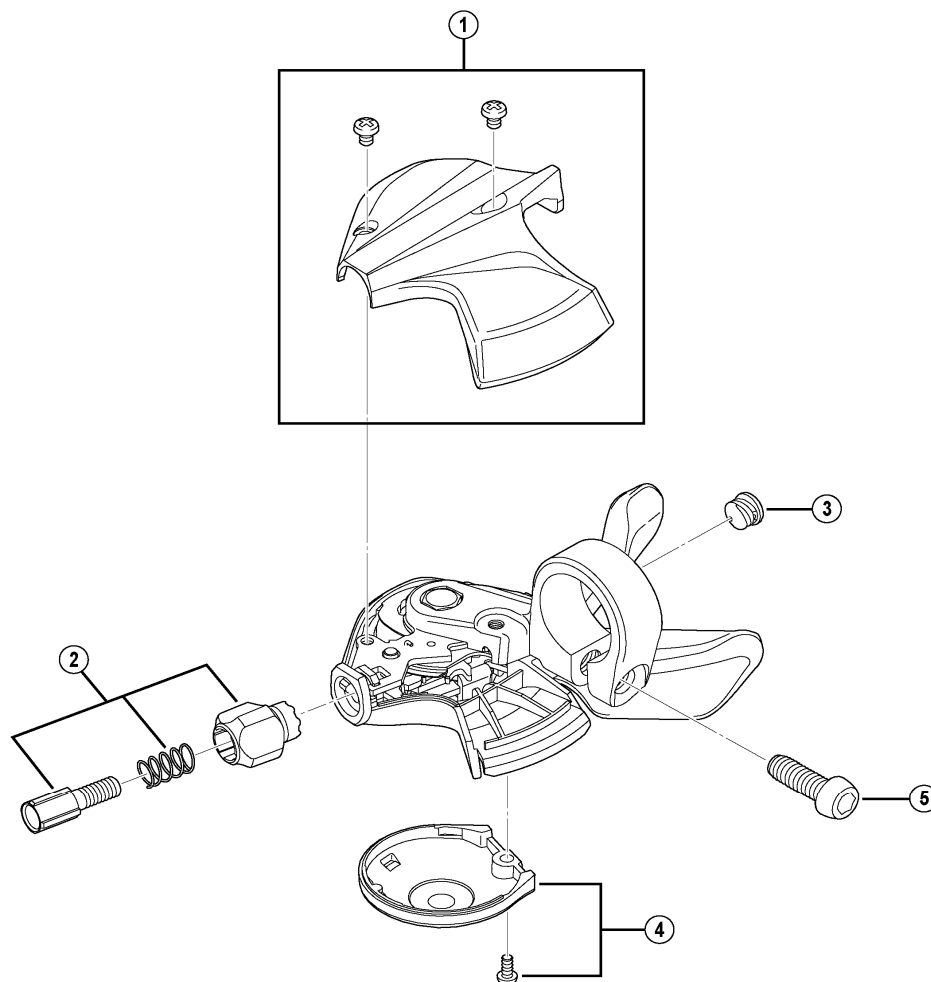

ALTUS Mega-9 Rapidfire Plus Lever

SL-M370

Silver Version

Black Version

SL-M390

SL-M310

ITEM NO.	SHIMANO CODE NO.	DESCRIPTION	INTERCHANGEABILITY		
1	Y67S98010	R.H. Indicator Unit (Silver)			
	Y67R98010	L.H. Indicator Unit (Silver)			
	Y67S98020	R.H. Indicator Unit (Black)			
	Y67R98020	L.H. Indicator Unit (Black)			
2	Y67S98050	Cable Adjusting Bolt Unit	A	A	
3	Y6CD33000	Inner Hole Cap	A	A	
4	Y6TB98060	Main Lever Cover & Fixing Screw	A	A	
5	Y89B13510	Clamp Bolt (M6 x 14.8)	B	B	

A: Same parts.

B: Parts are usable, but differ in materials, appearance, finish, size, etc.

Absence of mark indicates non-interchangeability.

Feb.-2013-3479

© Shimano Inc. A

Specifications are subject to change without notice.