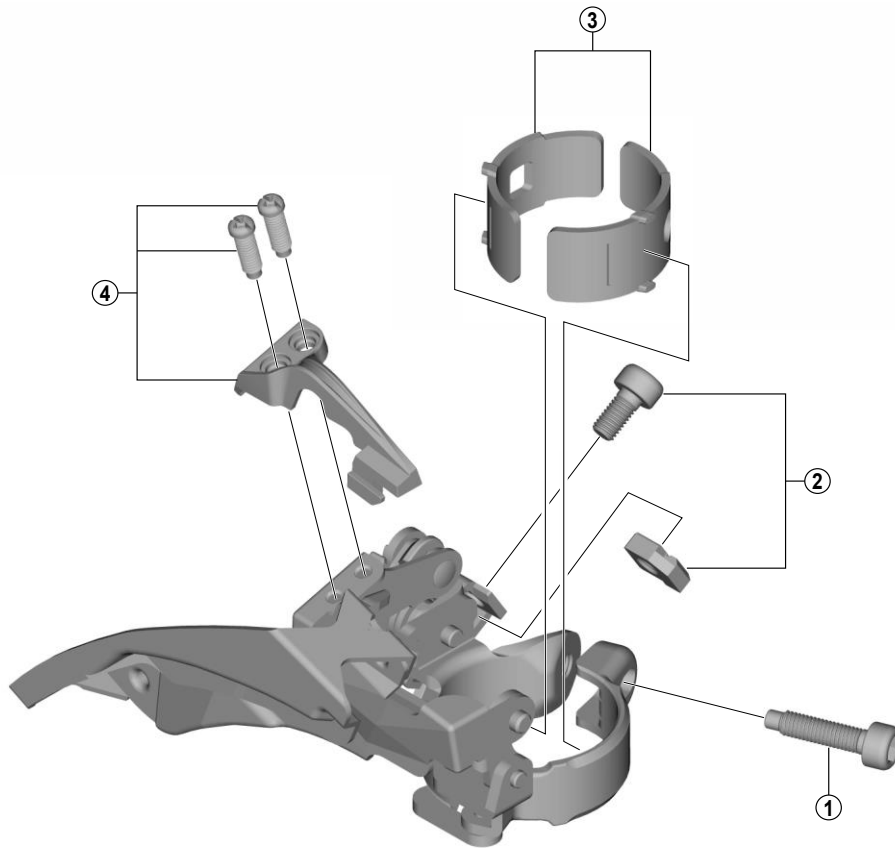

TOURNEY Front Derailleur
FD-TY500 For 42T

ITEM NO.	SHIMANO CODE NO.	DESCRIPTION	INTERCHANGEABILITY		
			FD-M190A	FD-TX50	FD-TX800
1	Y59L19800	Clamp Bolt (M5 x 18.5)	A	A	A
2	Y5YS98010	Cable Fixing Nut & Bolt (M5 x 9.8)	A	A	A
3	Y5YS98020	Clamp Band Adapter Unit for S-size / $\varnothing 28.6$ mm (1-1/8")			
	Y5YS98030	Clamp Band Adapter Unit for M-size / $\varnothing 31.8$ mm (1-1/4")			
4	Y5YS98040	Stroke Adjust Screws (M4 x 13) & Plate	B	B	

A: Same parts.

B: Parts are usable, but differ in materials, appearance, finish, size, etc.

Absence of mark indicates non-interchangeability.

Specifications are subject to change without notice.

Sep.-2015-3952