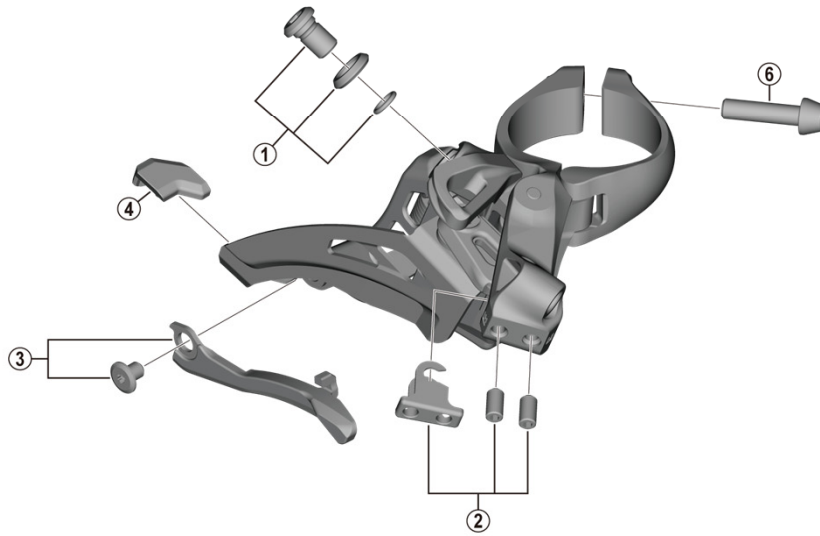

DEORE SIDE SWING Front Derailleur FD-M4100 (2x10-speed)

Middle clamp band type

ITEM NO.	SHIMANO CODE NO.	DESCRIPTION
1	Y5S898020	Cable Fixing Screw Unit (M6 x 9.2)
2	Y5R198020	Stroke Adjust Screws (M4 x 8) & Plate
3	Y5ZB98010	Chain Catcher Unit
4	Y5RC08000	Rubber Pad B
5	Y5S415000	Clamp Screw (M6 x 14.5)
6	Y5S207000	Clamp Screw (M5 x 18.5)