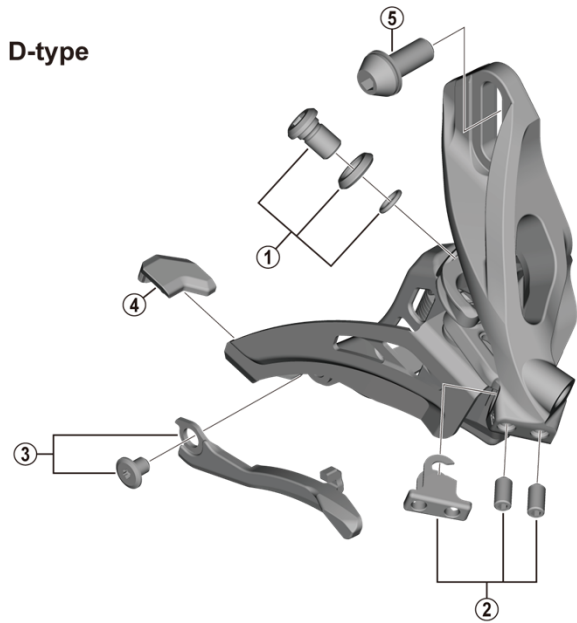

DEORE SIDE SWING Front Derailleur FD-M4100 (2x10-speed)

Middle clamp band type

ITEM NO.	SHIMANO CODE NO.	DESCRIPTION
1	Y5S898020	Cable Fixing Screw Unit (M6 x 9.2)
2	Y5R198020	Stroke Adjust Screws (M4 x 8) & Plate
3	Y5ZB98010	Chain Catcher Unit
4	Y5RC08000	Rubber Pad B
5	Y5S415000	Clamp Screw (M6 x 14.5)
6	Y5S207000	Clamp Screw (M5 x 18.5)