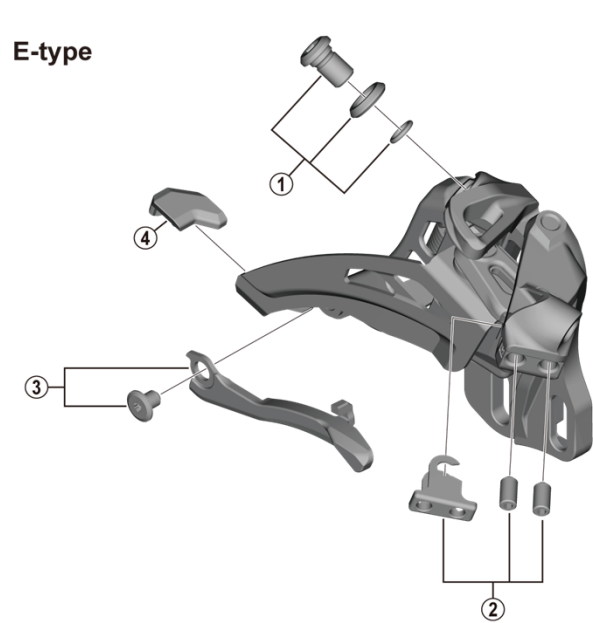

DEORE SIDE SWING Front Derailleur FD-M4100 (2x10-speed)

Middle clamp band type

ITEM NO.	SHIMANO CODE NO.	DESCRIPTION
1	Y5S898020	Cable Fixing Screw Unit (M6 x 9.2)
2	Y5R198020	Stroke Adjust Screws (M4 x 8) & Plate
3	Y5ZB98010	Chain Catcher Unit
4	Y5RC08000	Rubber Pad B
5	Y5S415000	Clamp Screw (M6 x 14.5)
6	Y5S207000	Clamp Screw (M5 x 18.5)