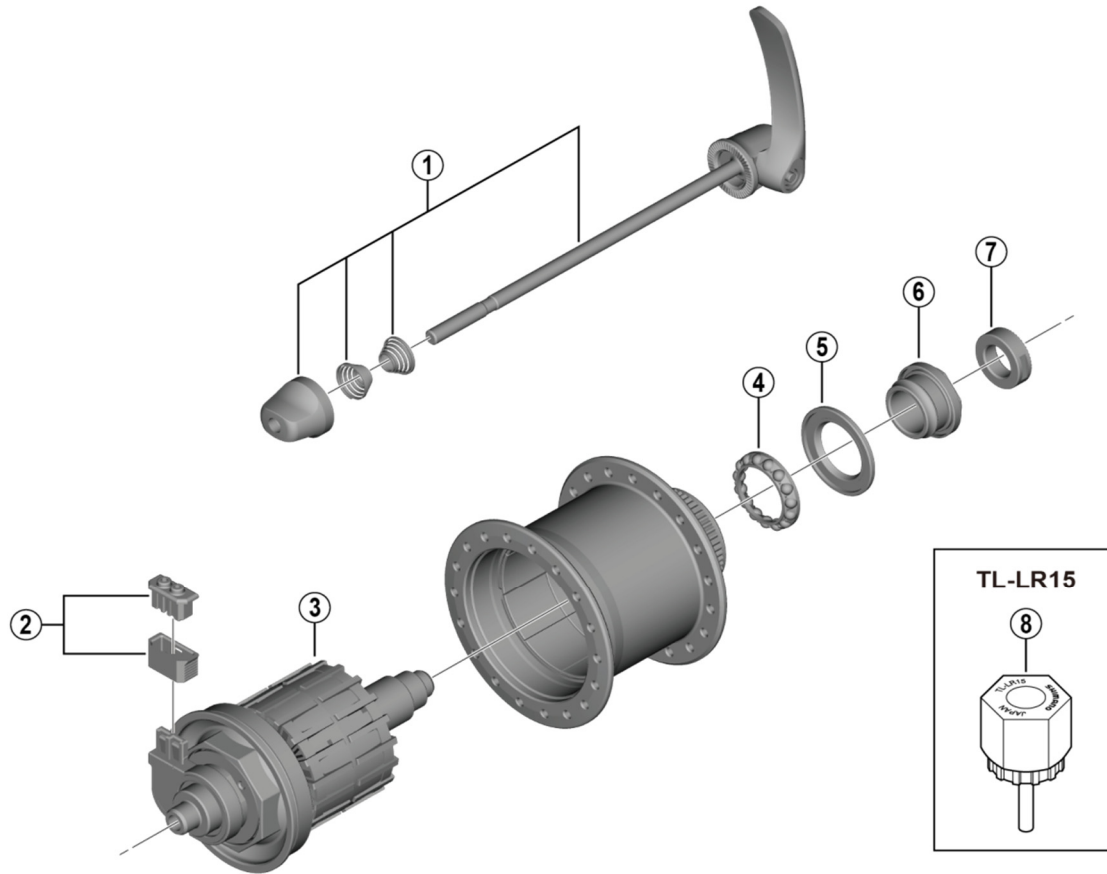

# Hub Dynamo DH-UR700-3D 6V-3W / Disc Brake Compatible

DH-T8000-3D

WH-RX31-F12

ITEM NO.	SHIMANO CODE NO.	DESCRIPTION	INTERCHANGEABILITY	
1	Y2DN98010	Complete Quick Release 133 mm / Silver		
	Y2DN98020	Complete Quick Release 133 mm / Black		
2	Y2SS98030	Connector Cap & Cover	A	
3	Y2DN98030	Internal Assembly (Silver / Axle Length 108 mm)		
	Y2DN98040	Internal Assembly (Black / Axle Length 108 mm)		
4	Y07B98030	Ball Retainer (5/32" x 15)		A
5	Y26D10000	Seal Ring		A
6	Y2DN98050	Left Hand Cone w/Seal Support		
7	Y2DN000K0	Left Hand Serrated Lock Nut	B	
8	Y12009230	Lock Ring Removal Tool (TL-LR15)		

A: Same parts.

B: Parts are usable, but differ in materials, appearance, finish, size, etc.

Absence of mark indicates non-interchangeability.

Specifications are subject to change without notice.

May-2018-4412