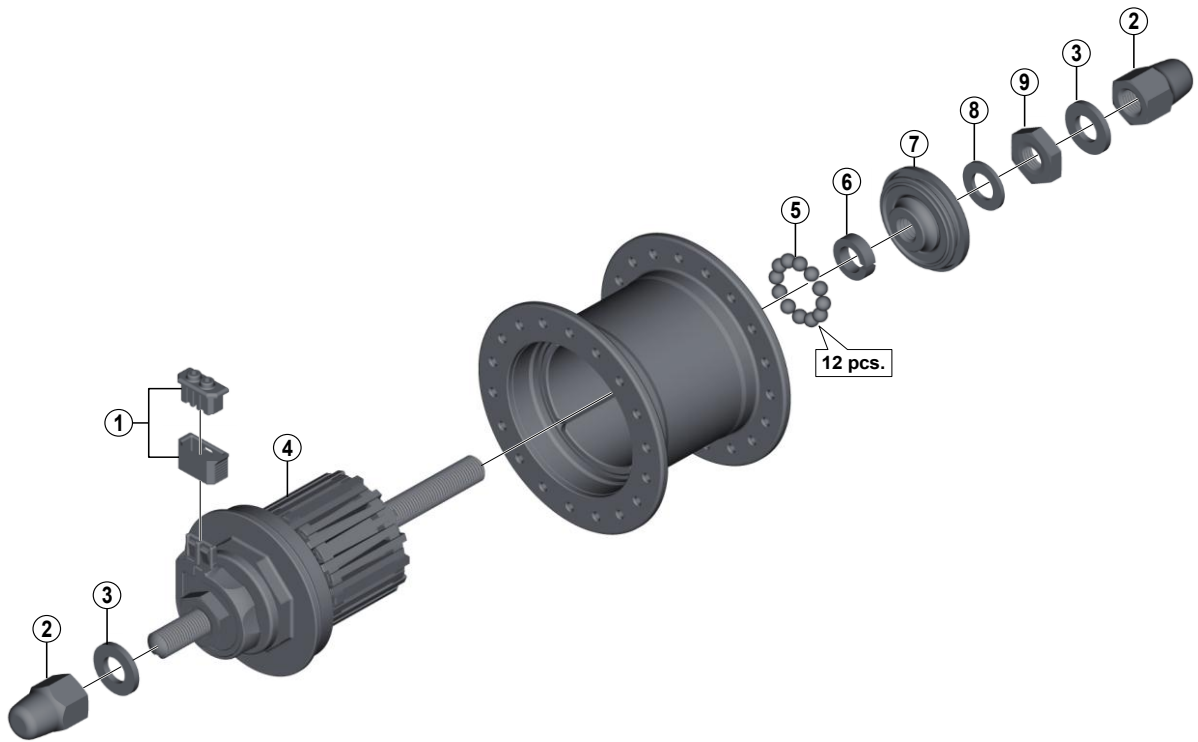

Nexus Hub Dynamo
DH-C3000-1N 6V-1.5W

ITEM NO.	SHIMANO CODE NO.	DESCRIPTION
1	Y2SS98030	Connector Cap & Cover
2	Y31414210	Cap Nut (M9)
3	Y21D0300R	Washer (2 mm)
4	Y29K98010	Internal Assembly (Silver Coating / Axle Length 140 mm)
	Y29K98020	Internal Assembly (Black Coating / Axle Length 140 mm)
5	Y00091210	Steel Ball (3/16") 20 pcs.
6	Y2ZE20000	Grease Guard
7	Y29K98030	Cone (M9 x 13 mm) w/Dust Seal
8	Y29K000J0	LH Spacer (1.3 mm)
9	Y2ZW21010	Lock Nut (M9 x 4.5 mm)