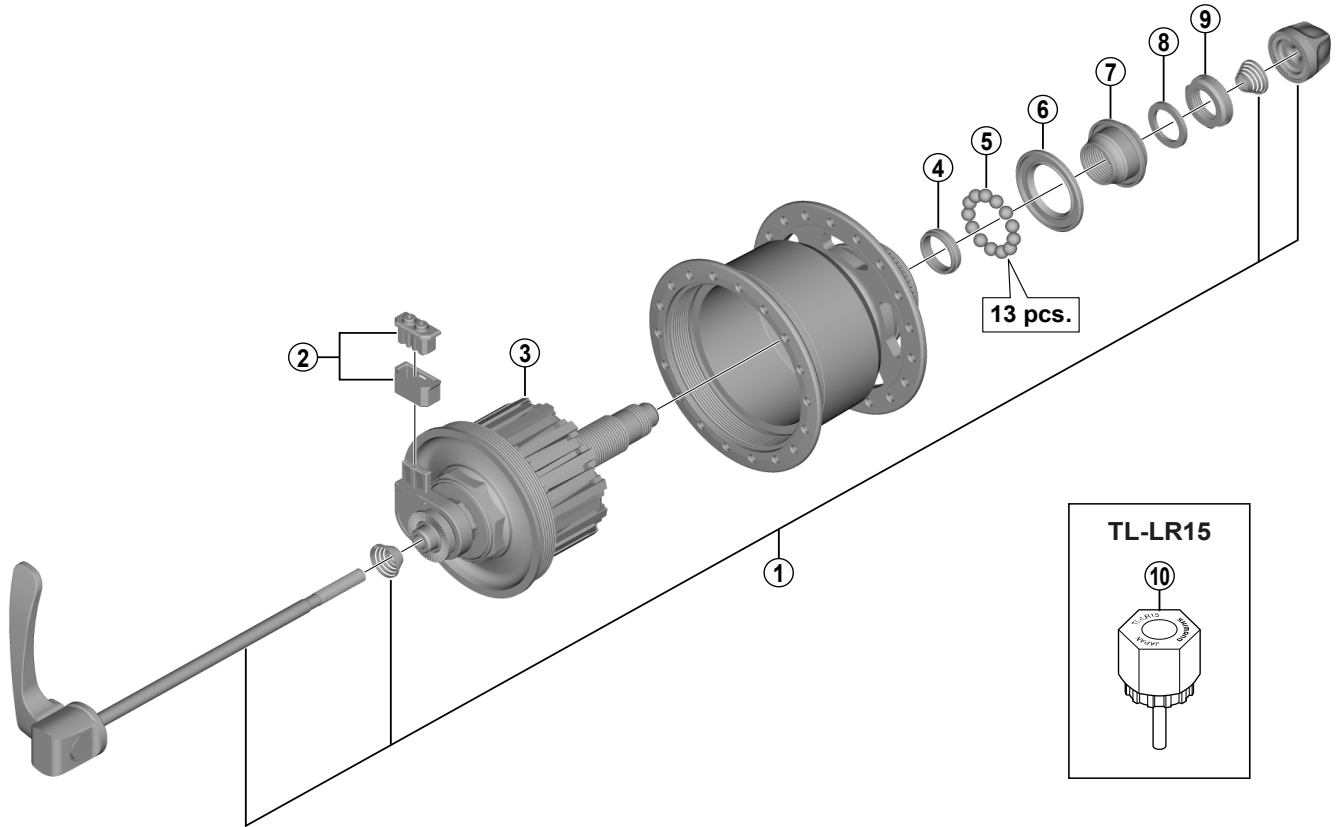

DEORE XT Hub Dynamo
DH-T8000-3D 6V-3W / Disc Brake Compatible

ITEM NO.	SHIMANO CODE NO.	DESCRIPTION	INTERCHANGEABILITY	
			DH-T785	DH-3D80
1	Y2A498010	Complete Quick Release 133 mm (5-1/4")	B	B
2	Y2SS98030	Connector Cap & Cover	A	A
3	Y2AG98010	Internal Assembly (Axle Length 108 mm)	B	B
4	Y2Z413000	Grease Guard	A	A
5	Y00091210	Steel Ball (3/16") 20 pcs.	A	A
6	Y26D10000	Seal Ring	A	A
7	Y2YJ98020	Cone (M14 x 14.5 mm) w/Dust Cover	A	A
8	Y2YJ08020	Left Hand Spacer (1.5 mm)	A	A
9	Y2YJ10100	Serrated Lock Nut (M12 x 4.5 mm)	A	A
10	Y12009230	Lock Ring Removal Tool (TL-LR15)	A	A

A: Same parts.

B: Parts are usable, but differ in materials, appearance, finish, size, etc.

Absence of mark indicates non-interchangeability.

Specifications are subject to change without notice.

May-2016-4015