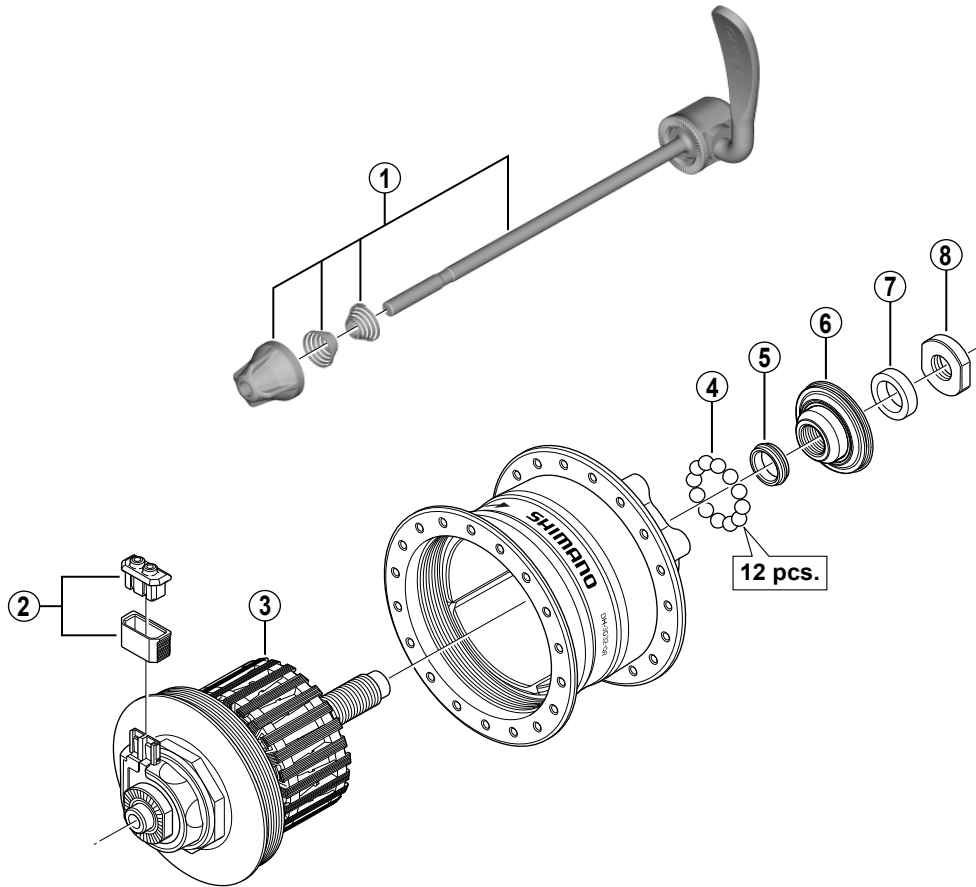

# Hub Dynamo DH-3D32-QR 6V-3W / Disc Brake Compatible

ITEM NO.	SHIMANO CODE NO.	DESCRIPTION	INTERCHANGE-ABILITY	
			DH-3N31-QR	DH-3D37-QR
*	Y2AU98020	Complete Quick Release 129 mm (5-3/32") Black	A	A
* 1	Y2AU98030	Complete Quick Release 133 mm (5-1/4") Silver		
*	Y2A398010	Complete Quick Release 133 mm (5-1/4") Black		
2	Y2SS98030	Connector Cap & Cover	A	A
3	Y28S98010	Internal Assembly (Silver Coating / Axle Length 108 mm)	B	B
	Y28S98020	Internal Assembly (Black Coating / Axle Length 108 mm)	B	B
4	Y00091210	Steel Ball (3/16") 20 pcs.	A	A
5	Y2ZW20000	Grease Guard	A	A
6	Y2ZH98050	Cone (M11 x 13 mm) w/Dust Seal	A	
7	Y20R02100	Left Hand Spacer (3 mm)	A	
8	Y3BT04200	Serated Lock Nut (M11 x 4 mm)	A	A

A: Same parts.

B: Parts are usable, but differ in materials, appearance, finish, size, etc.

Absence of mark indicates non-interchangeability.

Specifications are subject to change without notice.

Apr.-2016-3542A