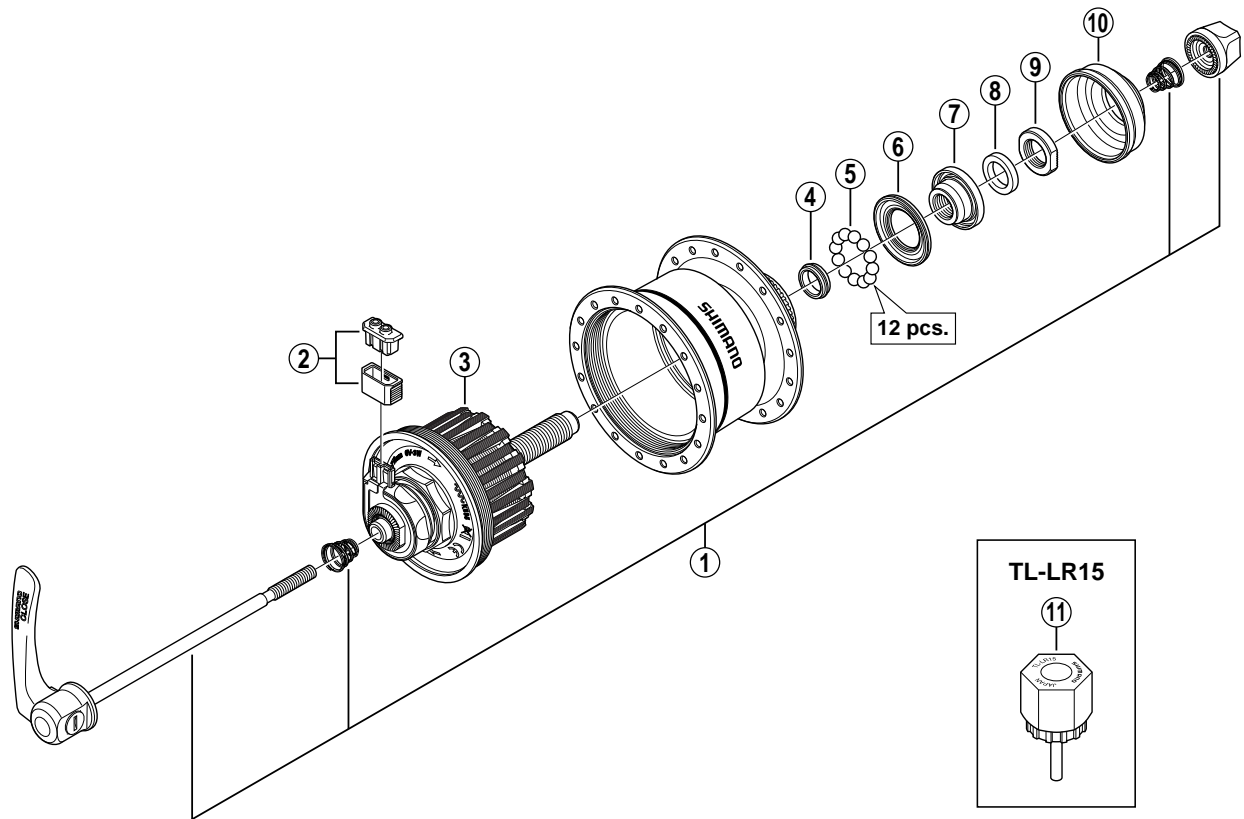

Hub Dynamo DH-3D72 6V-3W / Disc Brake Compatible

ITEM NO.	SHIMANO CODE NO.	DESCRIPTION	INTERCHANGEABILITY	
			DH-T660	DH-3D71
1	Y-2TB 98010	Complete Quick Release 133 mm (5-1/4")	A	
2	Y-2SS 98030	Connector Cap & Cover	A	A
3	Y-2YW98010	Internal Assembly (Axle Length 108 mm)		
4	Y-2ZW20000	Grease Guard	A	
5	Y-000 91210	Steel Ball (3/16") 20 pcs.	A	A
6	Y-2YX 11000	Seal Ring	A	
7	Y-2YW98020	Cone (M11 x 12.1 mm) w/Dust Cover		
8	Y-2SS 21020	Left Hand Spacer (2.5 mm)		
	Y-20R 02100	Left Hand Spacer (3 mm)		A
9	Y-3BT 04200	Serrated Lock Nut (M11 x 4 mm)	A	A
10	Y-24Z 02000	Rotor Mount Cover		A
11	Y-120 09230	Lock Ring Removal Tool (TL-LR15)		A

A: Same parts.

B: Parts are usable, but differ in materials, appearance, finish, size, etc.

Absence of mark indicates non-interchangeability.

0805-2858

Specifications are subject to change without notice.