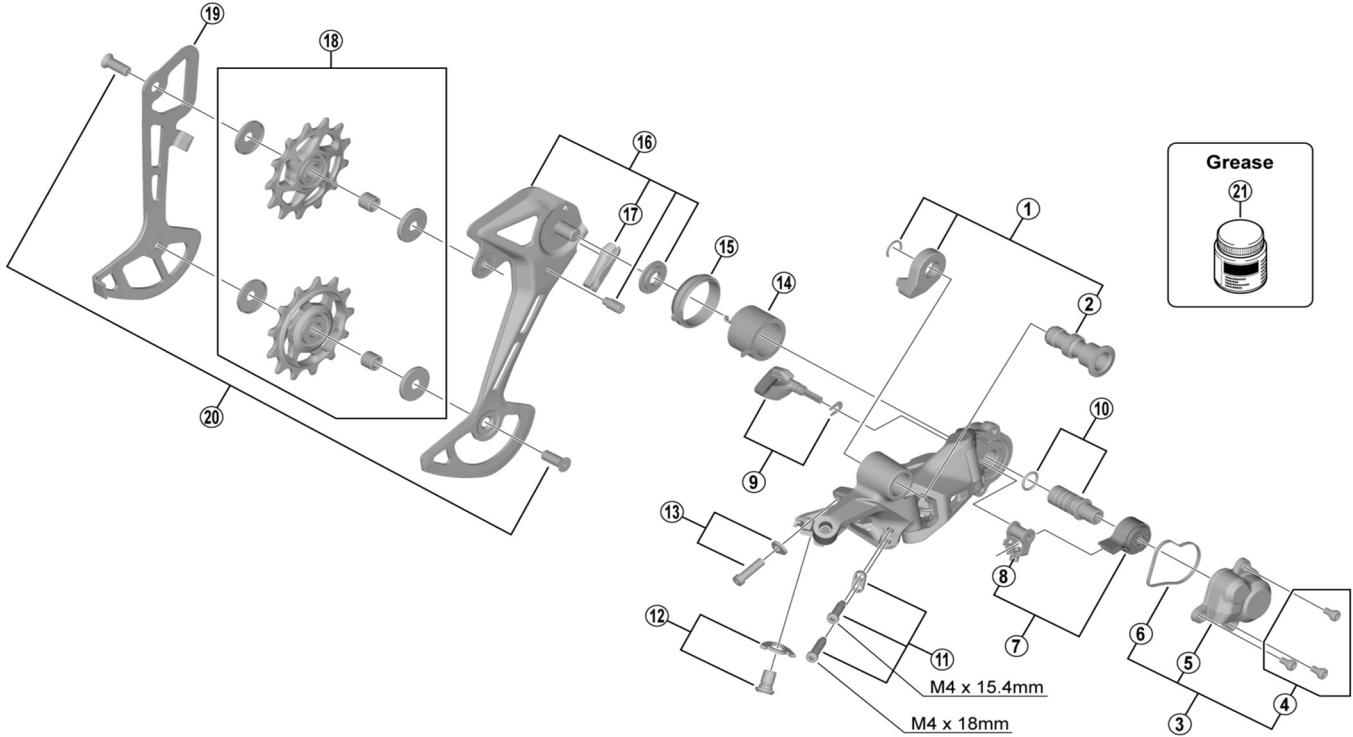

SLX Rear Derailleur RD-M7100-SGS 12-speed

ITEM NO.	SHIMANO CODE NO.	DESCRIPTION
1	Y3FY98020	Bracket Axle Unit
2	Y3FW42000	B-Axle
3	Y3FY98030	P-Cover Unit
4	Y5Y198070	P-Cover Bolt Set (3 pcs.)
5	Y3FY46000	P-Cover
6	Y3FA63000	P-Cover Packing
7	Y3GF98040	Stabilizer Unit
8	Y3E498040	Cam Unit
9	Y3FA98040	Switch Lever Unit & Fixing Plate
10	Y5PV98060	P-Axle & O-Ring
11	Y3FW98050	Stroke Adjusting Bolts & Plate
12	Y3FW98060	Cable Fixing Bolt & Plate
13	Y3FW98070	End Adjust Bolt (M4 x 14.1) & Plate
14	Y3FA55000	P-Tension Spring
15	Y3FA62000	P-Seal Ring
16	Y3FY98050	Outer Plate Assembly (SGS)
17	Y3FY51000	Bumper
18	Y3FY98010	Tension & Guide Pulley Set
19	Y3FY26000	Inner Plate (SGS)
20	Y50J98070	Pulley Bolt (2 pcs.)
21	Y04121000	New Grease for Stabilizer (Net. 50g)