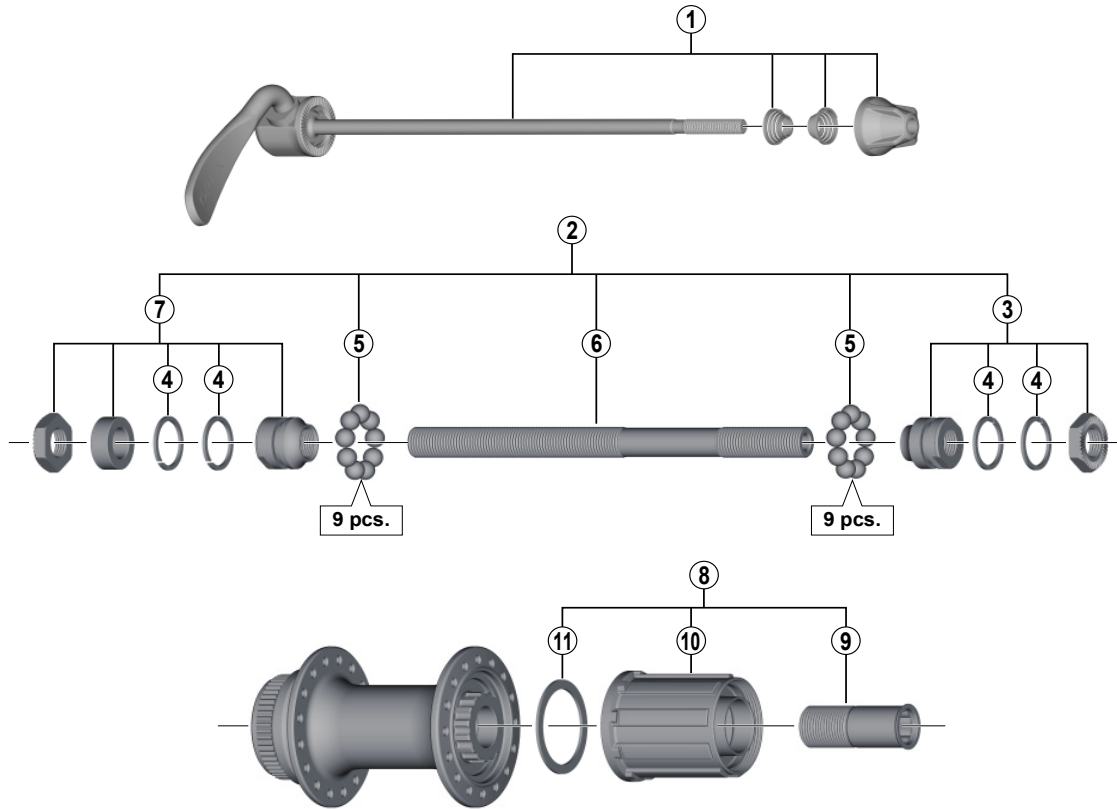

Freehub FH-M3050 For Disc Brake

• Over Lock Nut Dimension: 135 mm (5-5/16")

ITEM NO.	SHIMANO CODE NO.	DESCRIPTION	INTERCHANGEABILITY	
			FH-RM66	FH-M4050
* 1	Y31U98010	Complete Quick Release 166 mm (6-17/32")		
* 1	Y31U98020	Complete Quick Release 170 mm (6-11/16")		
2	Y3TD98010	Complete Hub Axle 146 mm (5-3/4")	A	B
3	Y3TD98020	Right Hand Lock Nut Unit	A	
4	Y29905000	Seal Ring	A	
5	Y00091310	Steel Ball (1/4") 18 pcs.	A	A
6	Y30K01200	Hub Axle M10 x 146 mm (5-3/4")	A	A
7	Y3TD98030	Left Hand Lock Nut Unit	A	
8	Y3TD98040	Complete Freewheel Body	A	B
9	Y3BL03000	Body Fixing Bolt	A	A
10	Y3TD98050	Freewheel Body Unit	A	B
11	Y3TD06000	Hub Shell Spacer	A	A

A: Same parts.

B: Parts are usable, but differ in materials, appearance, finish, size, etc.

Absence of mark indicates non-interchangeability.

Specifications are subject to change without notice.

Mar.-2016-3839A