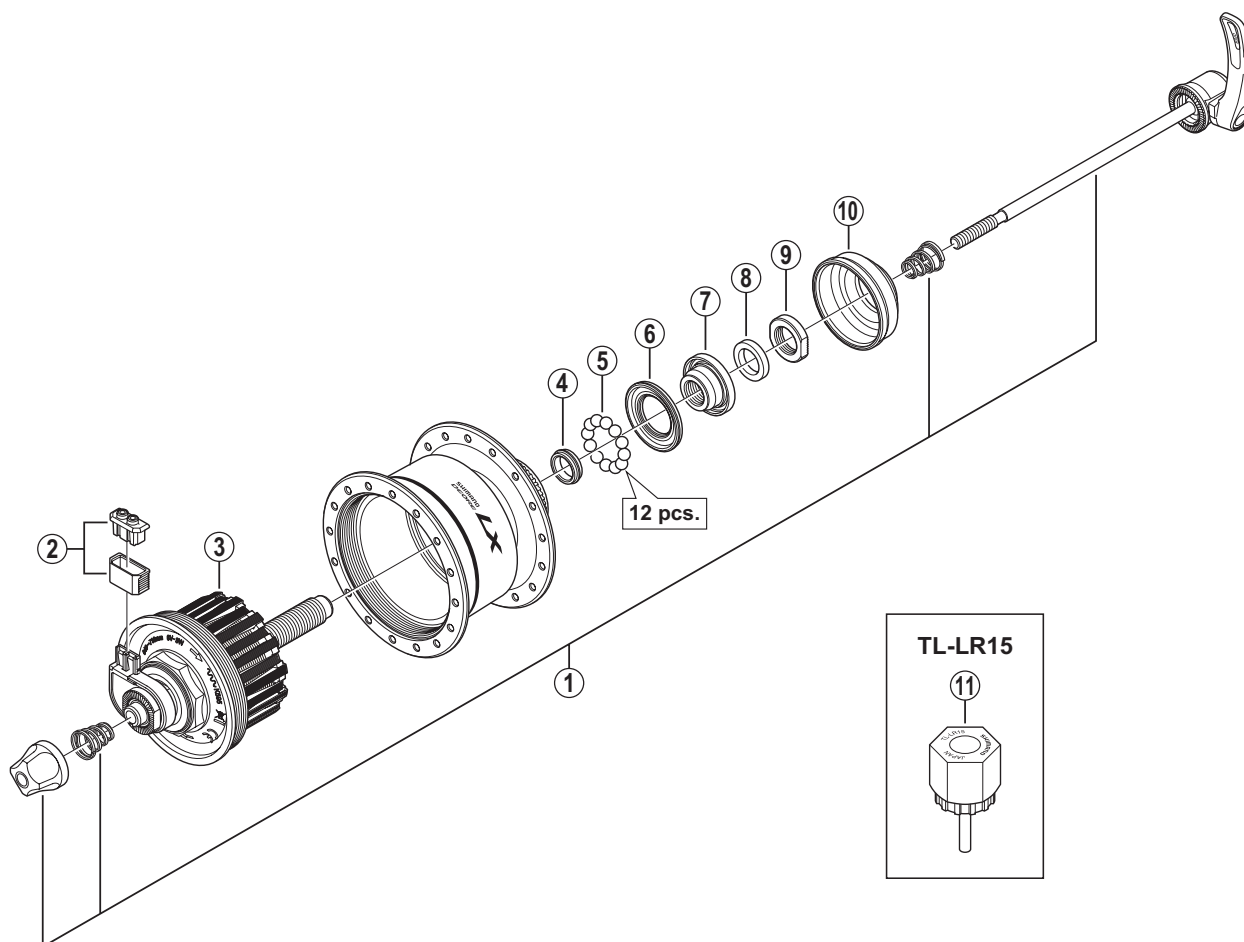

DEORE LX Hub Dynamo

DH-T675 6V - 3W / Disc Brake Compatible

ITEM NO.	SHIMANO CODE NO.	DESCRIPTION	INTERCHANGEABILITY	
			DH-T785	DH-T665
1	Y2XY98010	Complete Quick Release 133 mm (5-1/4") Silver		B
	Y4D298060	Complete Quick Release 133 mm (5-1/4") Black		B
2	Y2SS98030	Connector Cap & Cover	A	A
3	Y2Y098010	Internal Assembly (Axle Length 108 mm)		B
4	Y2ZW20000	Grease Guard		A
5	Y00091210	Steel Ball (3/16") 20 pcs.	A	A
6	Y2YX11000	Seal Ring		A
7	Y2YW98020	Cone (M11 x 12.1 mm) w/Dust Cover		A
8	Y2SX21000	Left Hand Spacer (2.5 mm)		A
	Y20R02100	Left Hand Spacer (3 mm)		A
9	Y3BT04200	Serrated Lock Nut (M11 x 4 mm)		A
10	Y24Z02000	Rotor Mount Cover	A	A
11	Y12009230	Lock Ring Removal Tool (TL-LR15)	A	A

A: Same parts.

B: Parts are usable, but differ in materials, appearance, finish, size, etc.

Absence of mark indicates non-interchangeability.

Jun.-2012-3296A

© Shimano Inc. I

Specifications are subject to change without notice.