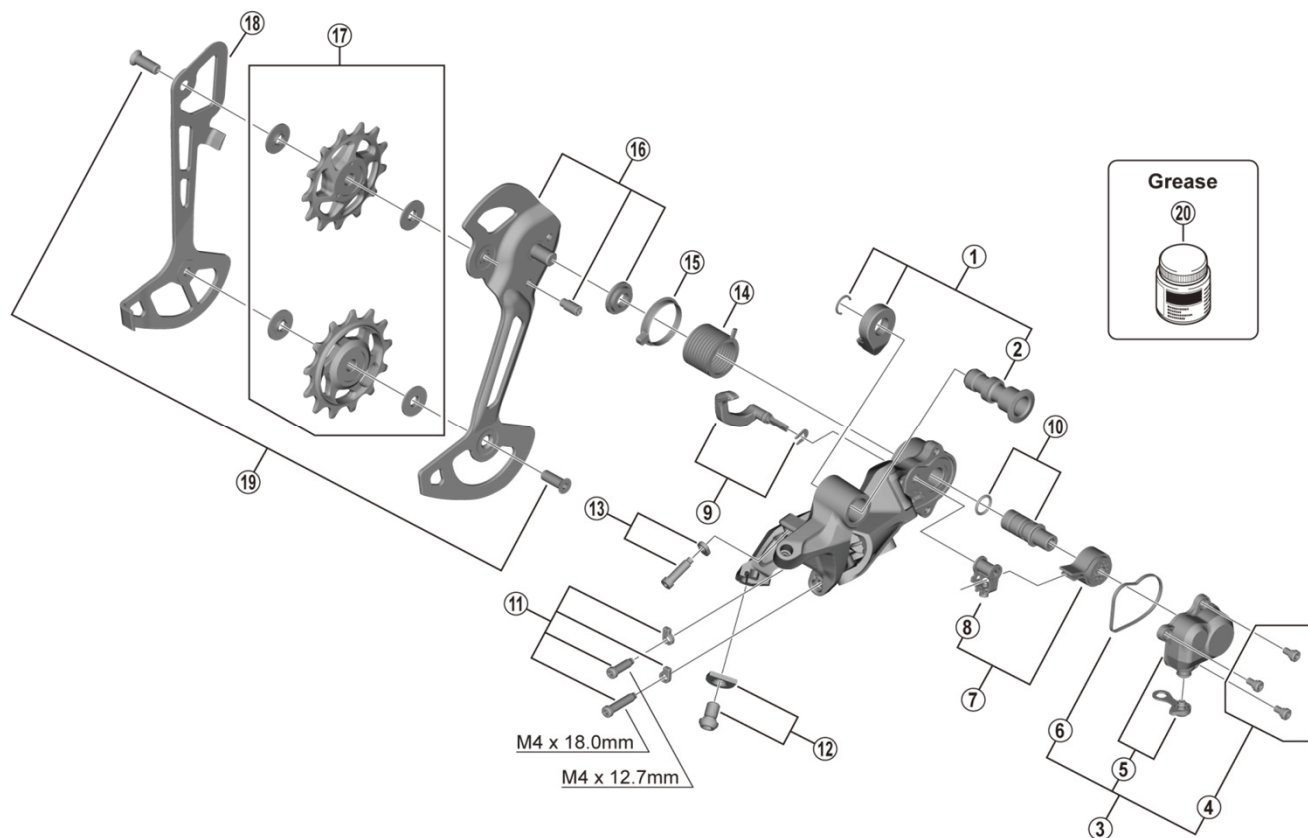

DEORE XT Rear Derailleur

RD-M8120-SGS 12-speed

ITEM NO.	SHIMANO CODE NO.	DESCRIPTION
1	Y3FW98020	Bracket Axle Unit
2	Y3FW42000	B-Axle
3	Y3FX98010	P-Cover Unit
4	Y5Y198070	P-Cover Bolt Set (3 pcs.)
5	Y3FX98020	P-Cover & Cap
6	Y5PV25000	P-Cover Packing
7	Y3GF98040	Stabilizer Unit
8	Y3E498040	Cam Unit
9	Y3FX98030	Switch Lever Unit & Fixing Plate
10	Y3FX98060	P-Axle & O-Ring
11	Y3FX98040	Stroke Adjusting Bolts & Plates
12	Y3F398040	Cable Fixing Bolt & Plate
13	Y5ZR98040	End Adjust Bolt (M4 x 15) & Plate
14	Y5PV17000	P-Tension Spring
15	Y5PV24000	P-Seal Ring
16	Y3FX98050	Outer Plate Assembly (SGS)
17	Y3FW98010	Tension & Guide Pulley Set
18	Y3FX26000	Inner Plate (SGS)
19	Y3FW98090	Pulley Bolt (2 pcs.)
20	Y04121000	New Grease for Stabilizer (Net. 50g)

Aug.-2019-4547
© Shimano Inc. I

Specifications are subject to change without notice.

SHIMANO