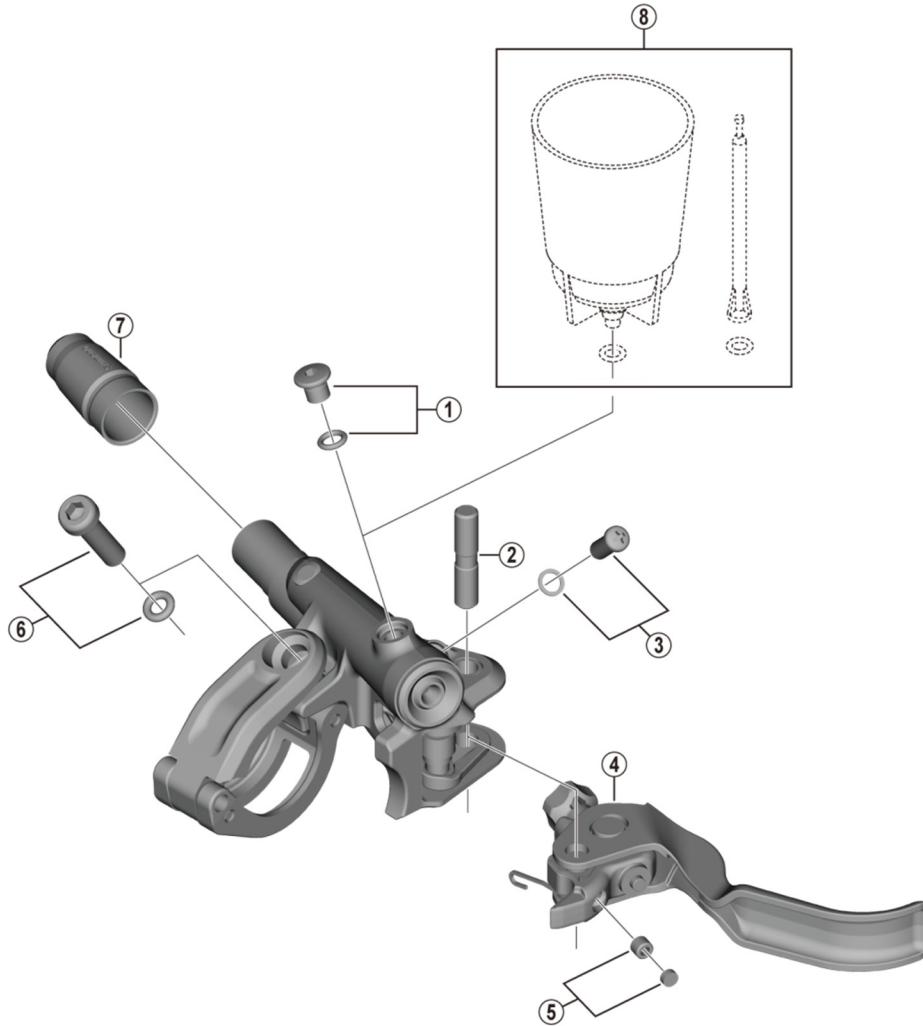

DEORE XT Brake Lever
BL-M8100 For Disc Brake

ITEM NO.	SHIMANO CODE NO.	DESCRIPTION	INTERCHANGEABILITY	
			BL-M8100	BL-M8120
1	Y8V398010	Bleed Screw (M5 x 4.7) & O-Ring	B	A
2	Y8VC05000	Lever Axle		
3	Y8VC98070	Stroke Adjust Screw & Sim (0.3 mm)		
4	Y2RR98010	R.H. Lever Member Unit		
	Y2RR98020	L.H. Lever Member Unit		
5	Y8V398040	Lever Axle Fixing Bolt & Cap		A
6	Y2RR98030	Clamp Bolt (M5 x 18) & O-Ring		
7	Y1XJ16000	Cover	A	A
8	ESMDISCBP	Funnel & Oil Stopper	A	A

A: Same parts.

B: Parts are usable, but differ in materials, appearance, finish, size, etc.

Absence of mark indicates non-interchangeability.

Specifications are subject to change without notice.

May-2019-4504