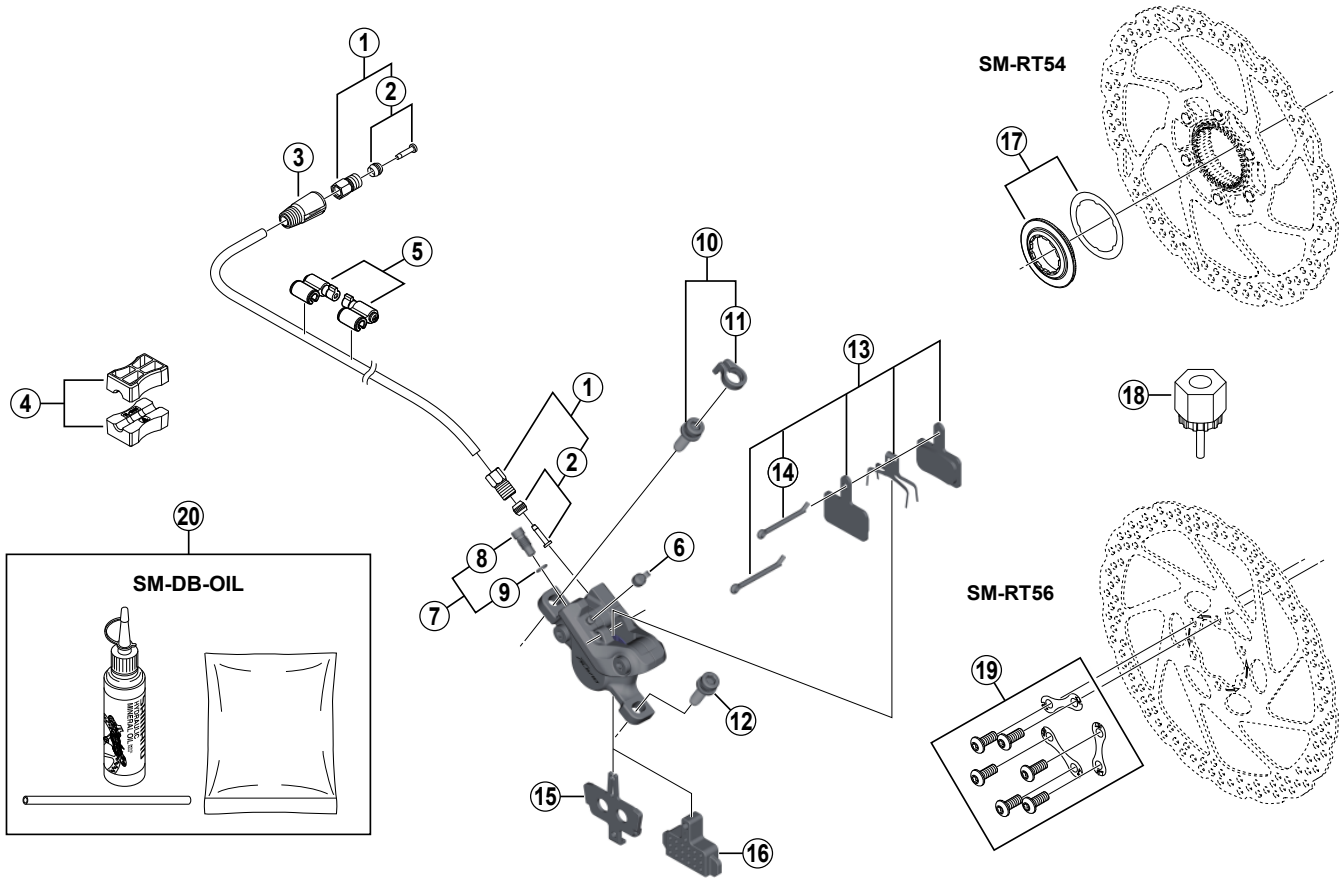

ALIVIO Disc Brake  
**BR-M4050** Brake Caliper  
**SM-BH59** Brake Hose

**SM-RT54** Disc Rotor/Center Lock  
**SM-RT56** Disc Rotor/6-Bolt

BR-M395

ITEM NO.	SHIMANO CODE NO.	DESCRIPTION	INTERCHANGEABILITY
1	Y8AL98020	Connecting Bolt Unit	
2	Y8H298040	Olive & Connector Insert	
3	Y8H203210	Cover	A
4	Y8H198030	TL-BH61 Special Tool (2 pcs.)	A
5	Y83098040	SM-HANG Hose Supporter A & B	A
6	Y8B214000	Bleed Nipple Cap	A
7	Y8VZ98010	Bleed Screw & O-Ring	A
8	Y8VZ07000	Bleed Screw	A
9	Y8B511000	O-Ring	A
10	Y8DS98010	Caliper Fixing Bolt (M6 x 18.7) & Snap Ring	A
11	Y8C511000	Snap Ring	A
12	Y8C509020	Caliper Fixing Bolt (M6 x 18.7)	A
13	Y8AL98010	Resin Pad (B01S) & Spring w/Split Pin	A
14	Y8DB06100	Split Pin	A
15	Y8J506000	Pad Spacer	A
16	Y8FZ05000	Bleeding Spacer	A
17	Y8K998010	Lock Ring & Washer	A
18	Y12009230	TL-LR15 Lock Ring Removal Tool	A
19	Y8KT98010	Rotor Fixing Bolt & Lock Washer	A
20	Y83998010	Mineral Oil Bleed Kit (50 ml)	A

A: Same parts.  
 B: Parts are usable, but differ in materials, appearance, finish, size, etc.  
 Absence of mark indicates non-interchangeability.

Apr.-2014-3666  
 © Shimano Inc. H

Specifications are subject to change without notice.