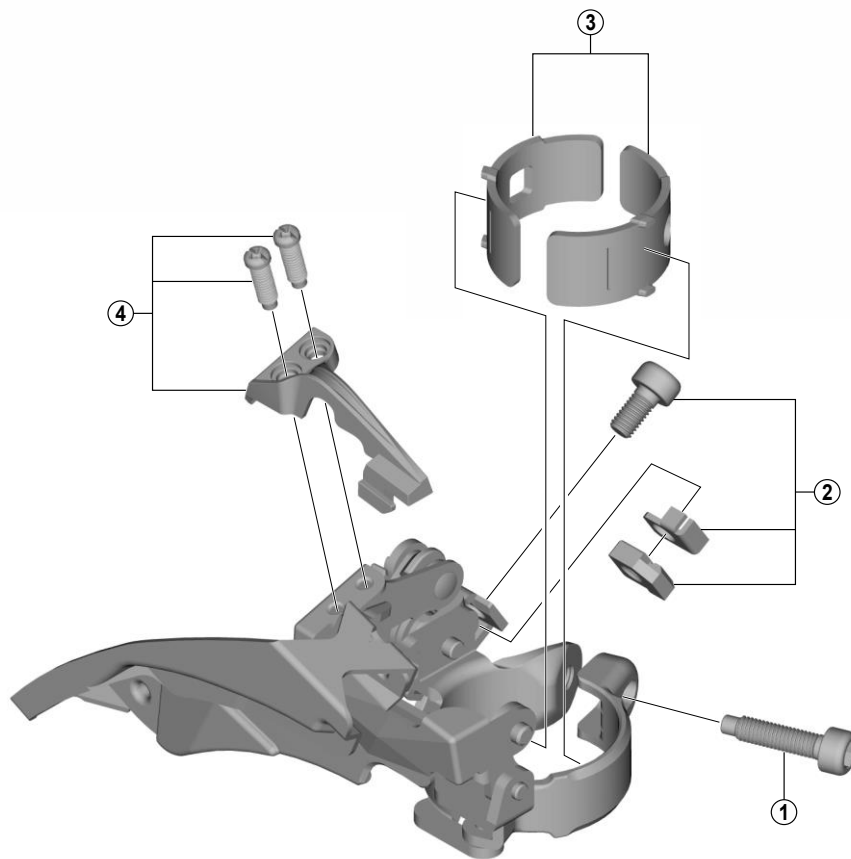

TOURNEY Front Derailleur  
**FD-TY510** For 48T

ITEM NO.	SHIMANO CODE NO.	DESCRIPTION	INTERCHANGEABILITY		
			FD-M191	FD-TX51	FD-TX800
1	Y59L19800	Clamp Bolt (M5 x 18.5)	A	A	A
2	Y5YU98010	Cable Fixing Bolt Unit (M5 x 9.8)	A	A	
3	Y5YS98020	Clamp Band Adapter Unit for S-size / $\varnothing$ 28.6 mm			
	Y5YS98030	Clamp Band Adapter Unit for M-size / $\varnothing$ 31.8 mm			
4	Y5YS98040	Stroke Adjust Screws (M4 x 13) & Plate	B	B	

A: Same parts.

B: Parts are usable, but differ in materials, appearance, finish, size, etc.

Absence of mark indicates non-interchangeability.

Specifications are subject to change without notice.

Oct.-2015-3953