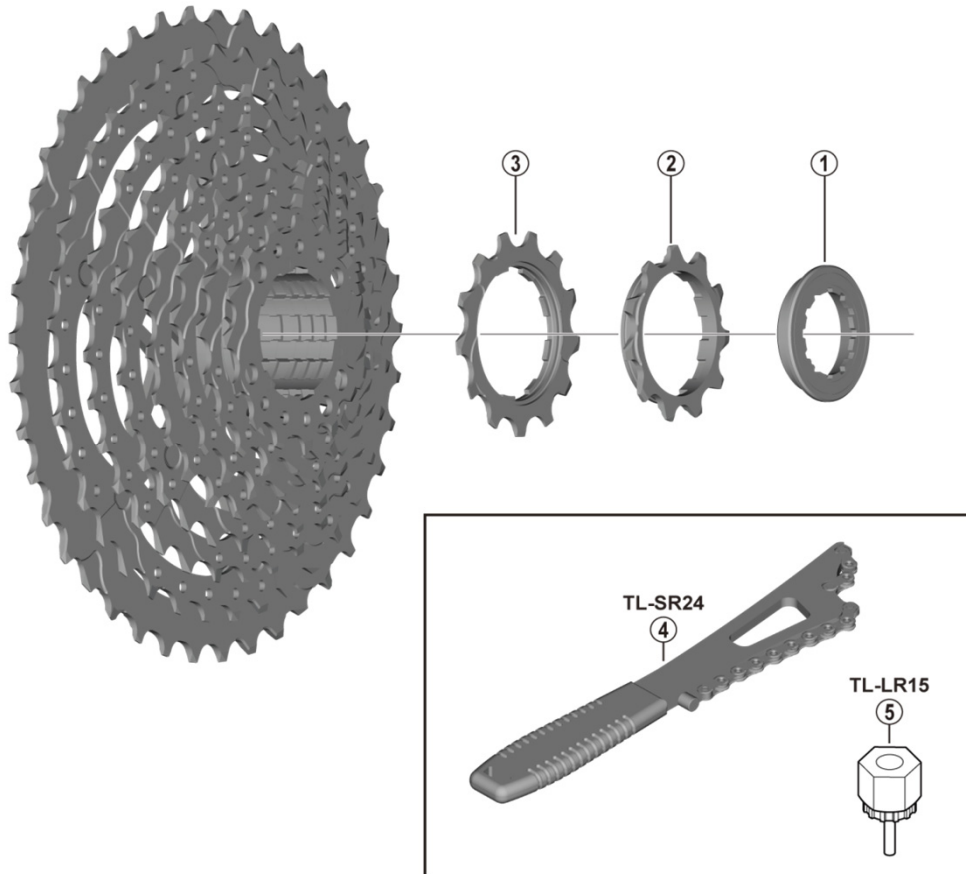

DEORE Cassette Sprocket  
**CS-M4100** (10-speed)

- 11-42T sprocket teeth combination: 11-13-15-18-21-24-28-32-37-42T
- 11-46T sprocket teeth combination: 11-13-15-18-21-24-28-32-37-46T

ITEM NO.	SHIMANO CODE NO.	DESCRIPTION
1	Y0LF98010	Lock Ring
2	Y1YS11000	Sprocket Wheel 11T (Built in spacer type)
3	Y1WM13000	Sprocket Wheel 13T (Built in spacer type)
4	Y13098730	TL-SR24 Sprocket Remover
5	Y12009230	TL-LR15 Lock Ring Removal Tool