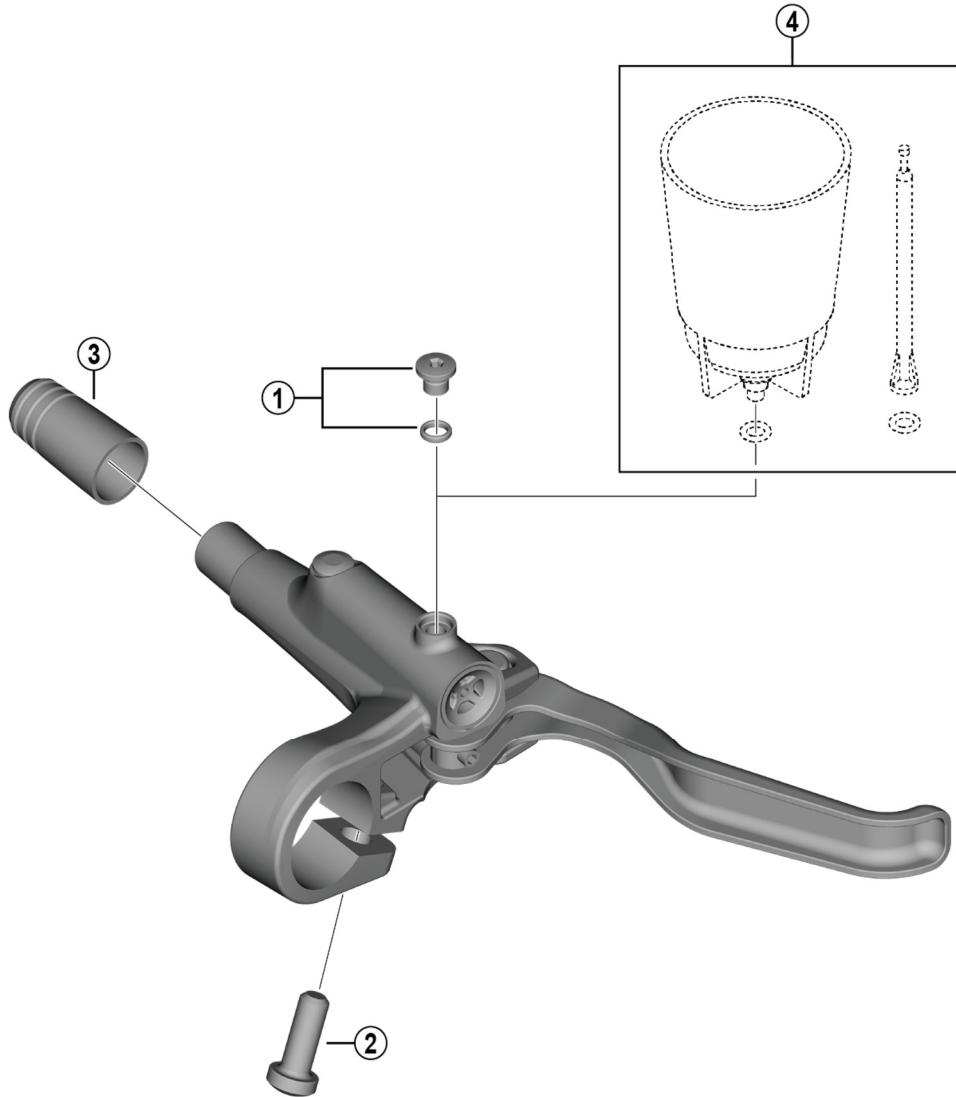

Brake Lever
BL-MT200 For Disc Brake

ITEM NO.	SHIMANO CODE NO.	DESCRIPTION
1	Y8RG98030	Bleed Screw & O-Ring
2	Y6TP12000	Clamp Bolt (M6 x 16)
3	Y1XW04000	Hose Cover
4	ESMDISCBP	Funnel & Oil Stopper

Mar.-2018-4346
© Shimano Inc. I