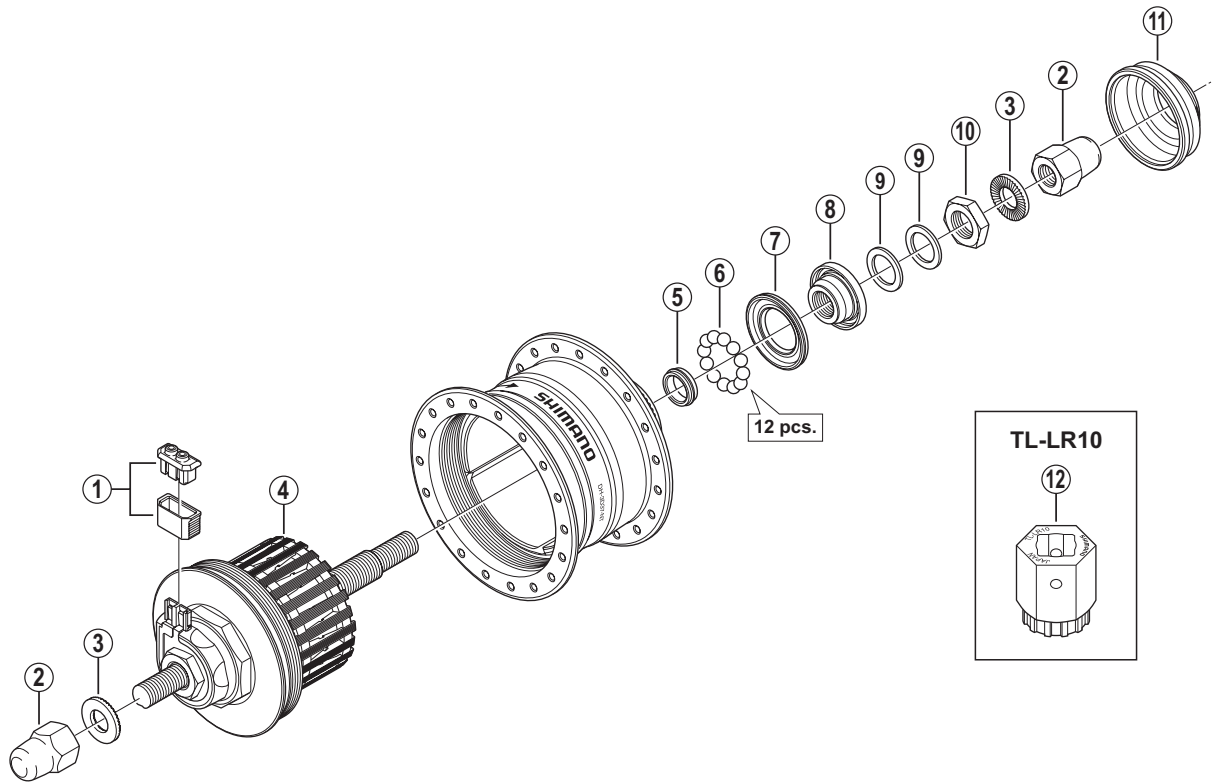

Hub Dynamo DH-3D37-NT 6V-3W / Disc Brake Compatible

DH-3N31-NT
DH-3D37-QR
DH-3D72

ITEM NO.	SHIMANO CODE NO.	DESCRIPTION	INTERCHANGEABILITY
1	Y2SS98030	Connector Cap & Cover	A A A
2	Y31414210	Cap Nut (M9)	A
3	Y2SS28000	Washer (2 mm)	A
4	Y28R98010	Internal Assembly (Silver Coating / Axle Length 140 mm)	
	Y28R98020	Internal Assembly (Black Coating / Axle Length 140 mm)	
5	Y2ZW20000	Grease Guard	A
6	Y00091210	Steel Ball (3/16") 20 pcs.	A A A
7	Y2YX11000	Seal Ring	A A
8	Y2YG98020	Cone (M11 x 12.1 mm) w/Dust Cover	A B
9	Y2YJ08000	Left Hand Spacer (1 mm)	
10	Y2ZW21000	Lock Nut (M11 x 4.5 mm)	
11	Y24Z02000	Rotor Mount Cover	A A
* 12	Y12009220	Lock Ring Removal Tool (TL-LR10)	

A: Same parts.

B: Parts are usable, but differ in materials, appearance, finish, size, etc.

Absence of mark indicates non-interchangeability.

Jul.-2013-3543A
© Shimano Inc. I

Specifications are subject to change without notice.