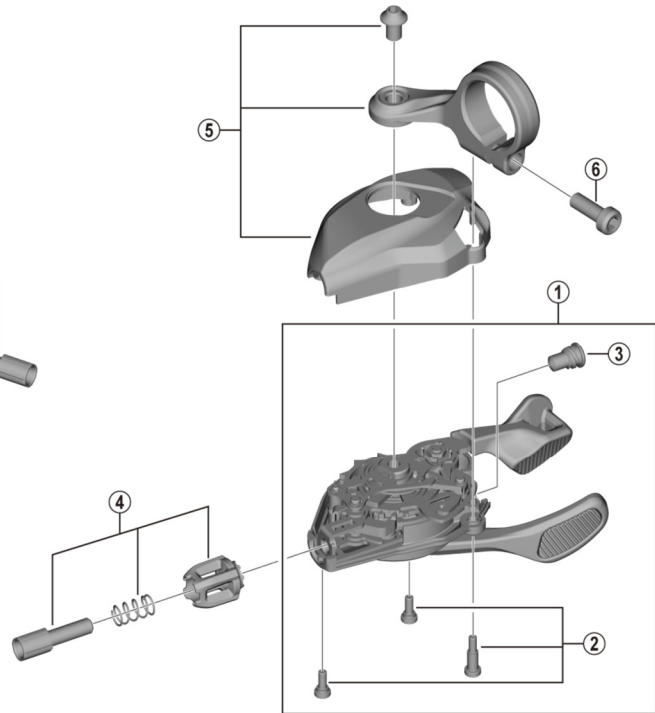

DEORE XT Shifting Lever

SL-M8100 (2x12-speed)

For Left Hand

For Right Hand

ITEM NO.	SHIMANO CODE NO.	DESCRIPTION	INTERCHANGEABILITY		
			SL-M9100	SL-M9000	SL-M8000
1	Y0GT98010	R.H. Shifting Lever Unit	B		
	Y0GU98010	L.H. Shifting Lever Unit			
2	Y0FA98020	R.H. Base Cover Fixing Screw Unit	A		
3	Y0FA05000	R.H. Inner Hole Cap	A		
4	Y06N98040	Cable Adjusting Bolt Unit	A	B	A
5	Y0GT98020	R.H. Base Cover Unit	B		
6	Y6T842100	Clamp Bolt (M5 x 13.5)	B	B	B
7	Y0GU98020	L.H. Lever Cap & Fixing Screw			
8	Y60198090	OT-SP41 OPTISLICK shift cable sets (Black) • Sealed outer caps, plastic (9 pcs.) • Sealed outer cap nose (1 pc.) • Rubber shield (1 pc.) • Inner end caps (2 pcs.)	A		A
	Y60198091	OT-SP41 OPTISLICK shift cable sets (White) • Sealed outer caps, plastic (9 pcs.) • Sealed outer cap nose (1 pc.) • Rubber shield (1 pc.) • Inner end caps (2 pcs.)	A		A

A: Same parts.

B: Parts are usable, but differ in materials, appearance, finish, size, etc.

Absence of mark indicates non-interchangeability.

Specifications are subject to change without notice.

Jun.-2019-4520