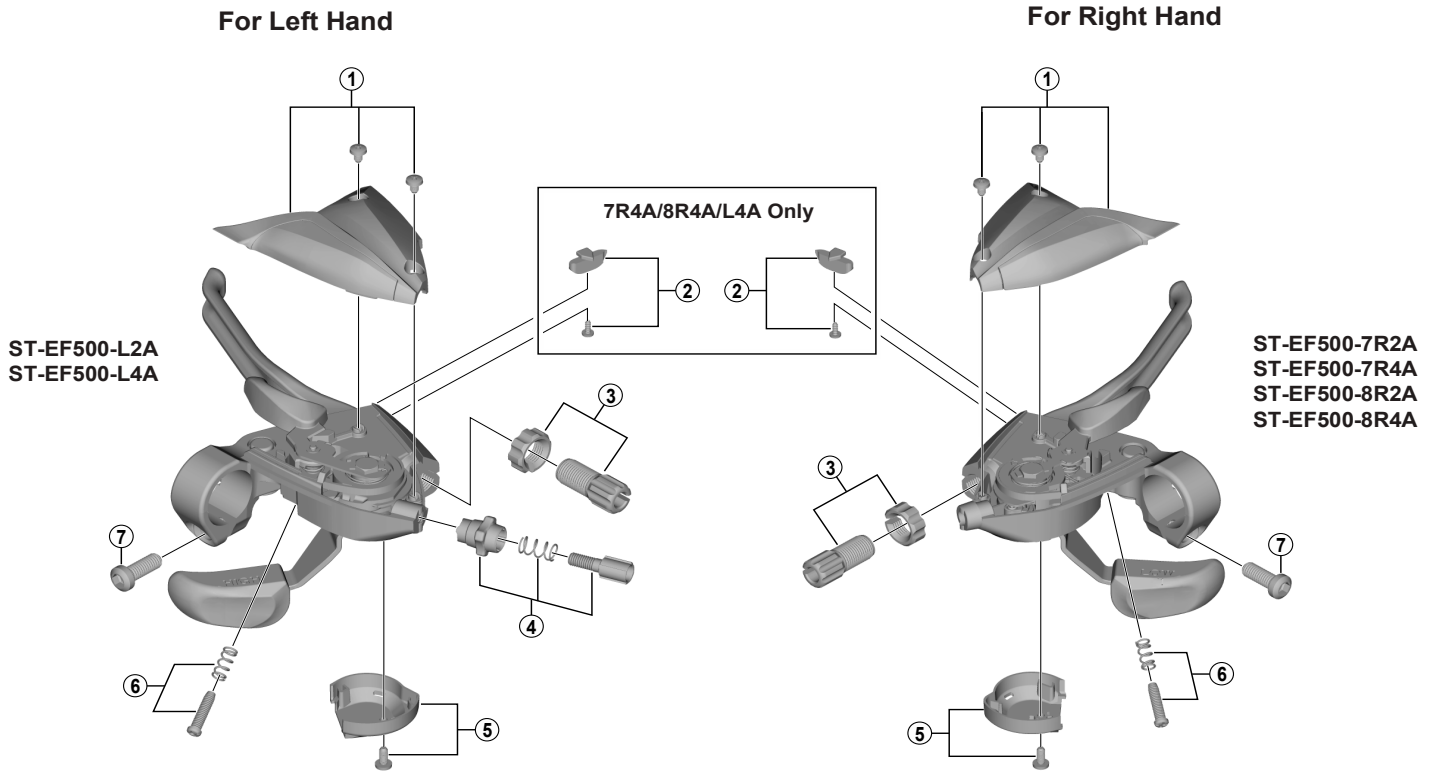

EZ-Fire Plus Lever

ST-EF500-7R2A/8R2A/L2A (2-Finger)

ST-EF500-7R4A/8R4A/L4A (4-Finger)

ITEM NO.	SHIMANO CODE NO.	DESCRIPTION	INTERCHANGEABILITY	
			ST-EF51	ST-EF51A
1	Y05R98010	Upper Cover for ST-EF500-7R2A & Fixing Screws (M3 x 5)		
	Y05S98020	Upper Cover for ST-EF500-7R4A & Fixing Screws (M3 x 5)		
	Y05N98010	Upper Cover for ST-EF500-8R2A & Fixing Screws (M3 x 5)		
	Y05P98010	Upper Cover for ST-EF500-8R4A & Fixing Screws (M3 x 5)		
	Y05L98010	Upper Cover for ST-EF500-L2A & Fixing Screws (M3 x 5)		
	Y05M98010	Upper Cover for ST-EF500-L4A & Fixing Screws (M3 x 5)		
2	Y05S98010	Adjustment Block & Fixing Screw		
3	Y8UM98010	Brake Cable Adjusting Bolt & Nut	A	A
4	Y6A898010	Shifting Cable Adjusting Bolt Unit	A	A
5	Y05R98020	Main Lever Cover for Right Hand & Fixing Screw (M3 x 7)	B	B
	Y05L98020	Main Lever Cover for Left Hand & Fixing Screw (M3 x 7)	B	B
6	Y6TP98150	Reach Adjusting Screw (M4 x 16.25) & Spring	A	A
7	Y6TP12000	Clamp Bolt (M6 x 16)	A	A

A: Same parts.

B: Parts are usable, but differ in materials, appearance, finish, size, etc.

Absence of mark indicates non-interchangeability.

Specifications are subject to change without notice.

May-2016-3982