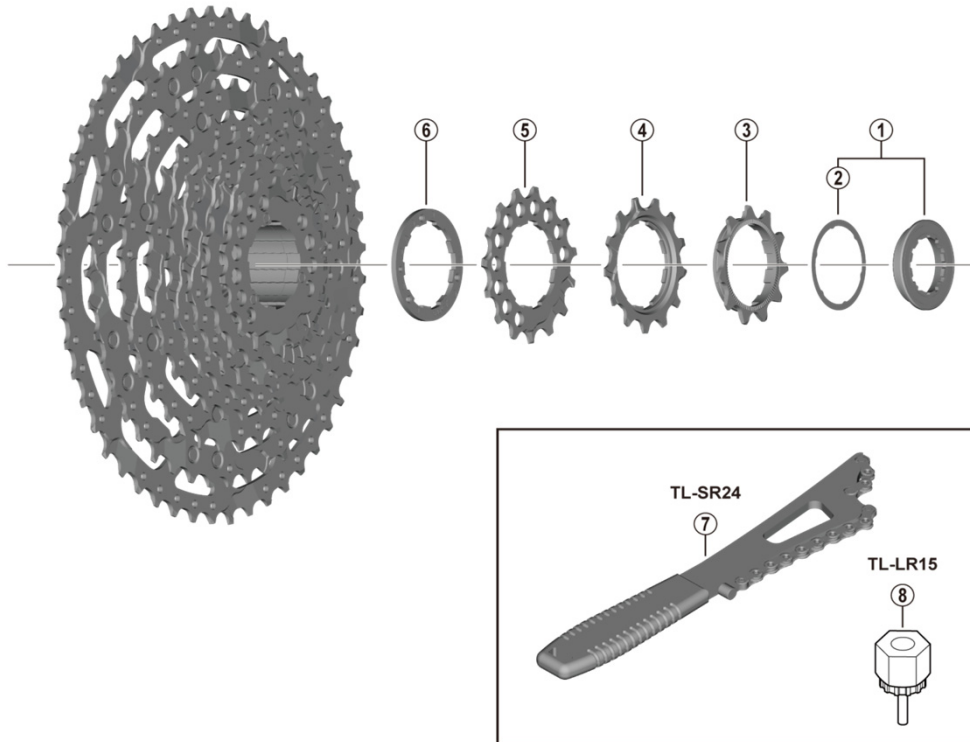

Cassette Sprocket  
**CS-LG600-11** (11-speed)  
**CS-LG600-10** (10-speed)

- 11-speed (11-50T) sprocket teeth combination: 11-13-15-17-20-23-26-30-36-43-50T
- 10-speed (11-43T) sprocket teeth combination: 11-13-15-17-20-23-26-30-36-43T

ITEM NO.	SHIMANO CODE NO.	DESCRIPTION
1	Y0NC98010	Lock ring and washer
2	Y10Z04000	Lock ring washer
3	Y0NC11000	Sprocket wheel 11T (built in spacer type)
4	Y0NC13000	Sprocket wheel 13T (built in spacer type)
5	Y0NC15000	Sprocket wheel 15T
6	Y0NC04000	Spacer A
7	Y13098730	TL-SR24 Sprocket remover
8	Y12009230	TL-LR15 Lock ring removal tool