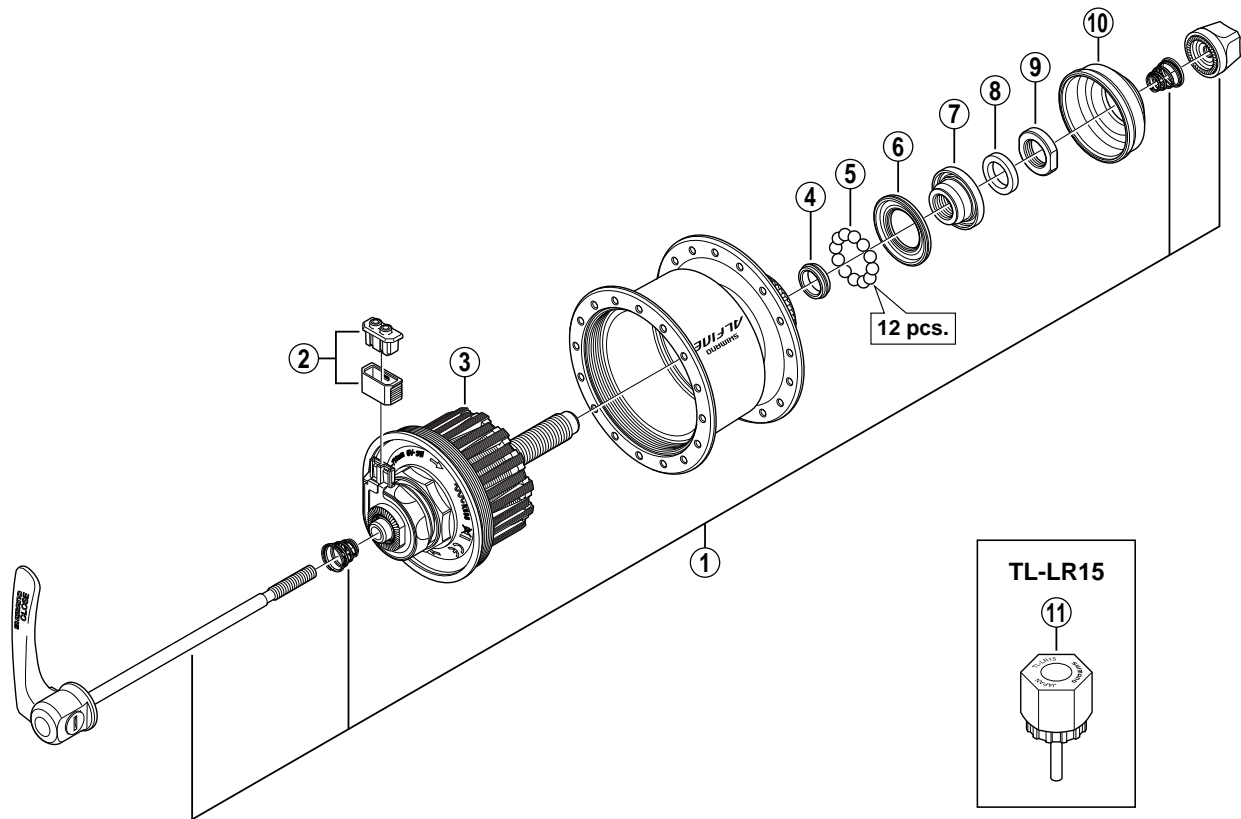

ALFINE Hub Dynamo  
**DH-S501** 6V-3W / Disc Brake Compatible

ITEM NO.	SHIMANO CODE NO.	DESCRIPTION	INTERCHANGEABILITY	
			DH-3D72	DH-S500
1	Y-2TB 98010	Complete Quick Release 133 mm (5-1/4")	A	
2	Y-2SS 98030	Connector Cap & Cover	A	A
3	Y-2YY 98010	Internal Assembly (Axle Length 108 mm)		
4	Y-2ZW20000	Grease Guard	A	
5	Y-000 91210	Steel Ball (3/16") 20 pcs.	A	A
6	Y-2YX 11000	Seal Ring	A	
7	Y-2YW98020	Cone (M11 x 12.1 mm) w/Dust Cover	A	
8	Y-2SS 21020	Left Hand Spacer (2.5 mm)	A	
	Y-20R 02100	Left Hand Spacer (3 mm)	A	A
9	Y-3BT 04200	Serrated Lock Nut (M11 x 4 mm)	A	A
10	Y-24Z 02000	Rotor Mount Cover	A	A
11	Y-120 09230	Lock Ring Removal Tool (TL-LR15)	A	A

A: Same parts.

B: Parts are usable, but differ in materials, appearance, finish, size, etc.

Absence of mark indicates non-interchangeability.

0805-2857

Specifications are subject to change without notice.