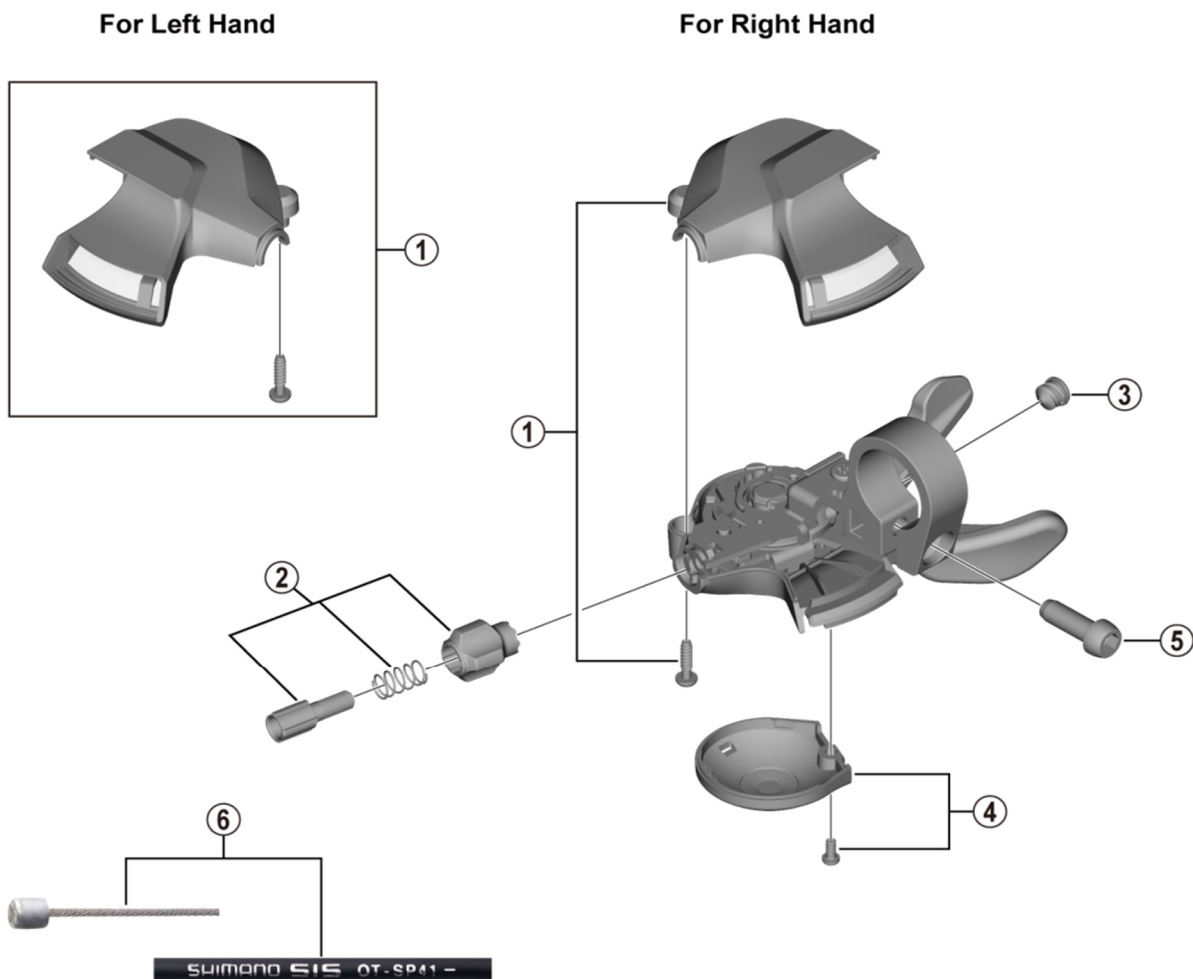

Rapidfire Plus Lever

SL-M315 (2/3x8/7-speed)

ITEM NO.	SHIMANO CODE NO.	DESCRIPTION
1	Y0HT98010	R.H. Indicator Unit for 8-speed
	Y0HS98010	R.H. Indicator Unit for 7-speed
	Y0K998010	L.H. Indicator Unit for 2-speed
	Y0HU98010	L.H. Indicator Unit for 3-speed
2	Y6PZ98070	Cable Adjusting Bolt Unit
3	Y6CD33000	Inner Hole Cap
4	Y6TB98060	Main Lever Cover & Fixing Screw
5	Y6R322000	Clamp Bolt (M6 x 17.5)
6	Y60198090	OT-SP41 OPTISLICK shifting cable sets (Black) <ul style="list-style-type: none"> • Sealed outer caps, plastic (9 pcs.) • Sealed outer cap nose (1 pc.) • Rubber shield (1 pc.) • Inner end caps (2 pcs.)
	Y60198091	OT-SP41 OPTISLICK shifting cable sets (White) <ul style="list-style-type: none"> • Sealed outer caps, plastic (9 pcs.) • Sealed outer cap nose (1 pc.) • Rubber shield (1 pc.) • Inner end caps (2 pcs.)