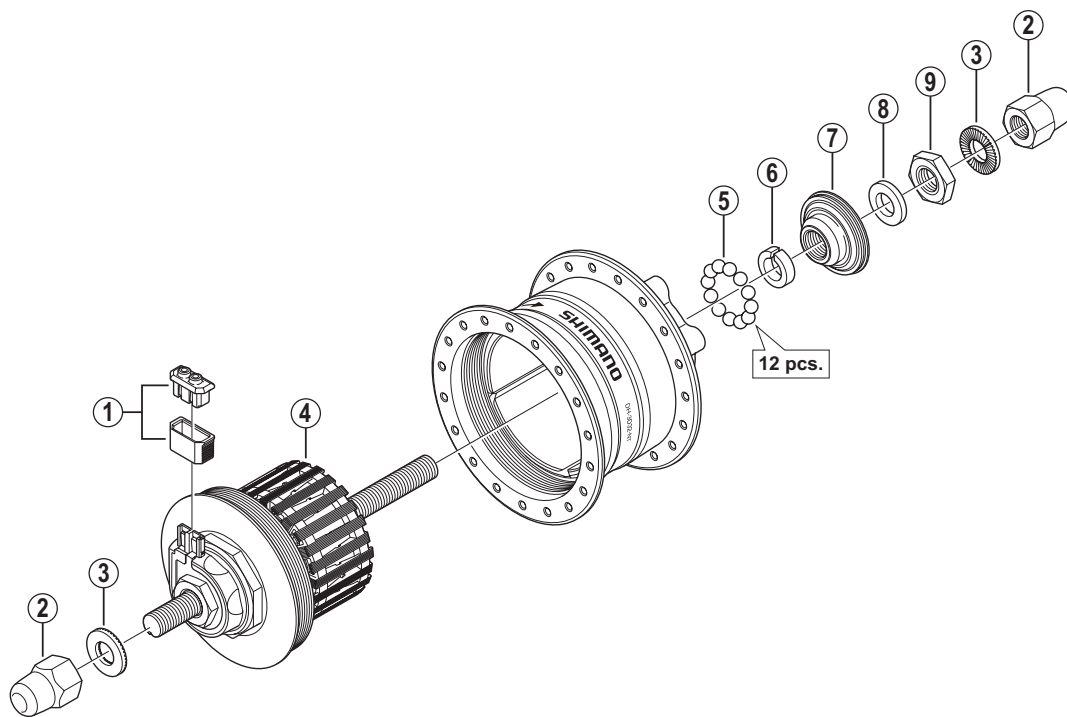

Hub Dynamo DH-3D32-NT 6V-3W / Disc Brake Compatible

DH-3D32-NT

ITEM NO.	SHIMANO CODE NO.	DESCRIPTION	INTERCHANGEABILITY
1	Y2SS98030	Connector Cap & Cover	A
2	Y31414210	Cap Nut (M9)	A
3	Y2SS28000	Washer (2 mm)	A
4	Y28T98010	Internal Assembly (Silver Coating / Axle Length 140 mm)	B
	Y28T98020	Internal Assembly (Black Coating / Axle Length 140 mm)	B
5	Y00091210	Steel Ball (3/16") 20 pcs.	A
6	Y2ZE20000	Grease Guard	A
7	Y2ZE98050	Cone (M9 x 13 mm) w/Dust Seal	A
8	Y20R02210	Left Hand Spacer (2.3 mm)	A
9	Y2ZW21010	Lock Nut (M9 x 4.5 mm)	A

A: Same parts.

B: Parts are usable, but differ in materials, appearance, finish, size, etc.

Absence of mark indicates non-interchangeability.

Oct.-2013-3541
© Shimano Inc. I

Specifications are subject to change without notice.