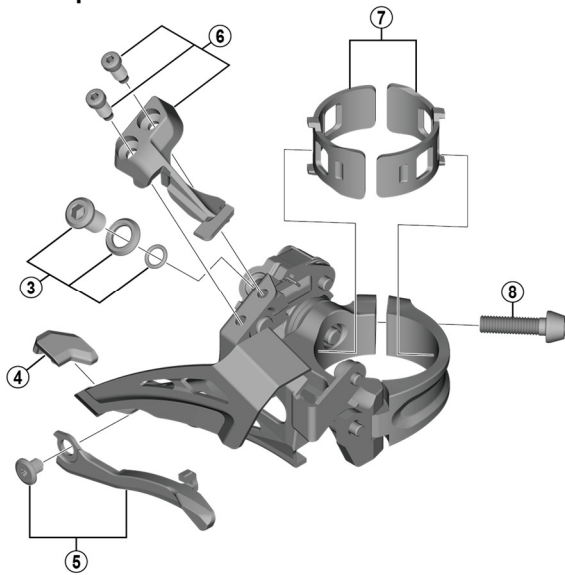

# DEORE Front Derailleur FD-M6025 (2x10-speed)

D-type

E-type

Low clamp

High clamp

| ITEM NO. | SHIMANO CODE NO. | DESCRIPTION                               |
|----------|------------------|---|
| 1        | Y5S415000        | Clamp Bolt (M6 x 16)                      |
| 2        | Y5S898010        | Stroke Adjust Screws (M4 x 13.7) & Plate  |
| 3        | Y5S898020        | Cable Fixing Bolt Unit                    |
| 4        | Y5RC08000        | Rubber Pad B                              |
| 5        | Y5ZB98010        | Chain Catcher & Fixing Bolt (M4 x 5)      |
| 6        | Y5RD98010        | Stroke Adjust Screws (M4 x 8.5) & Plate   |
| 7        | Y57Y98040        | Clamp Band Adapters for M-size / ø31.8 mm |
| 8        | Y5S207000        | Clamp Bolt (M5 x 18.5)                    |

Apr.-2017-4185  
© Shimano Inc. I

Specifications are subject to change without notice.