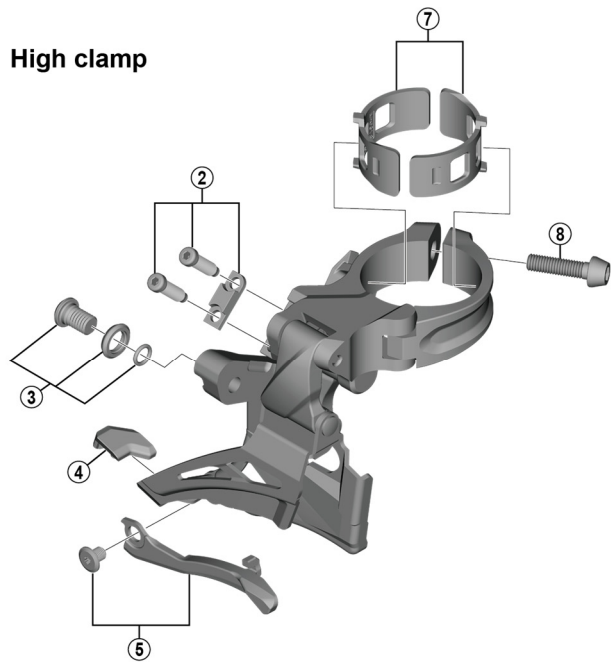

# DEORE Front Derailleur FD-M6025 (2x10-speed)

D-type

E-type

Low clamp

High clamp

| ITEM NO. | SHIMANO CODE NO. | DESCRIPTION                               |
|----------|------------------|---|
| 1        | Y5S415000        | Clamp Bolt (M6 x 16)                      |
| 2        | Y5S898010        | Stroke Adjust Screws (M4 x 13.7) & Plate  |
| 3        | Y5S898020        | Cable Fixing Bolt Unit                    |
| 4        | Y5RC08000        | Rubber Pad B                              |
| 5        | Y5ZB98010        | Chain Catcher & Fixing Bolt (M4 x 5)      |
| 6        | Y5RD98010        | Stroke Adjust Screws (M4 x 8.5) & Plate   |
| 7        | Y57Y98040        | Clamp Band Adapters for M-size / ø31.8 mm |
| 8        | Y5S207000        | Clamp Bolt (M5 x 18.5)                    |