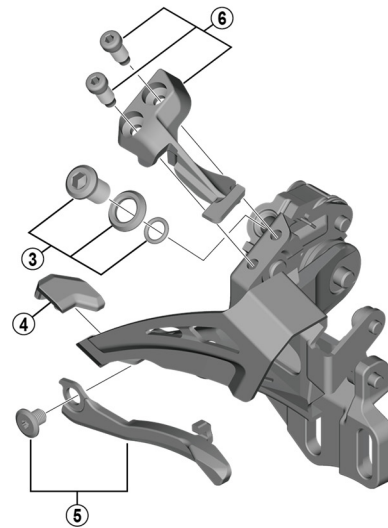

# DEORE Front Derailleur FD-M6025 (2x10-speed)

D-type

E-type

Low clamp

High clamp

| ITEM NO. | SHIMANO CODE NO. | DESCRIPTION                               |
|----------|------------------|---|
| 1        | Y5S415000        | Clamp Bolt (M6 x 16)                      |
| 2        | Y5S898010        | Stroke Adjust Screws (M4 x 13.7) & Plate  |
| 3        | Y5S898020        | Cable Fixing Bolt Unit                    |
| 4        | Y5RC08000        | Rubber Pad B                              |
| 5        | Y5ZB98010        | Chain Catcher & Fixing Bolt (M4 x 5)      |
| 6        | Y5RD98010        | Stroke Adjust Screws (M4 x 8.5) & Plate   |
| 7        | Y57Y98040        | Clamp Band Adapters for M-size / ø31.8 mm |
| 8        | Y5S207000        | Clamp Bolt (M5 x 18.5)                    |

Apr.-2017-4185  
© Shimano Inc. I

Specifications are subject to change without notice.