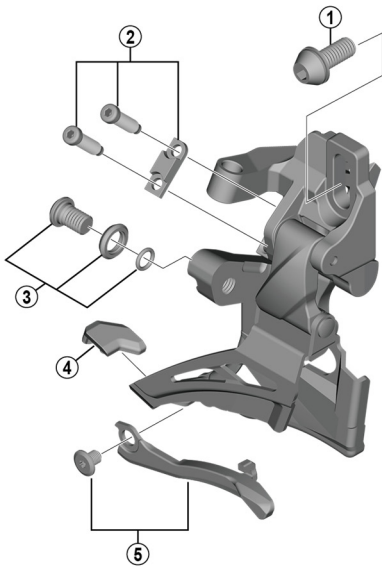

# DEORE Front Derailleur FD-M6025 (2x10-speed)

D-type

E-type

Low clamp

High clamp

| ITEM NO. | SHIMANO CODE NO. | DESCRIPTION                               |
|----------|------------------|---|
| 1        | Y5S415000        | Clamp Bolt (M6 x 16)                      |
| 2        | Y5S898010        | Stroke Adjust Screws (M4 x 13.7) & Plate  |
| 3        | Y5S898020        | Cable Fixing Bolt Unit                    |
| 4        | Y5RC08000        | Rubber Pad B                              |
| 5        | Y5ZB98010        | Chain Catcher & Fixing Bolt (M4 x 5)      |
| 6        | Y5RD98010        | Stroke Adjust Screws (M4 x 8.5) & Plate   |
| 7        | Y57Y98040        | Clamp Band Adapters for M-size / ø31.8 mm |
| 8        | Y5S207000        | Clamp Bolt (M5 x 18.5)                    |