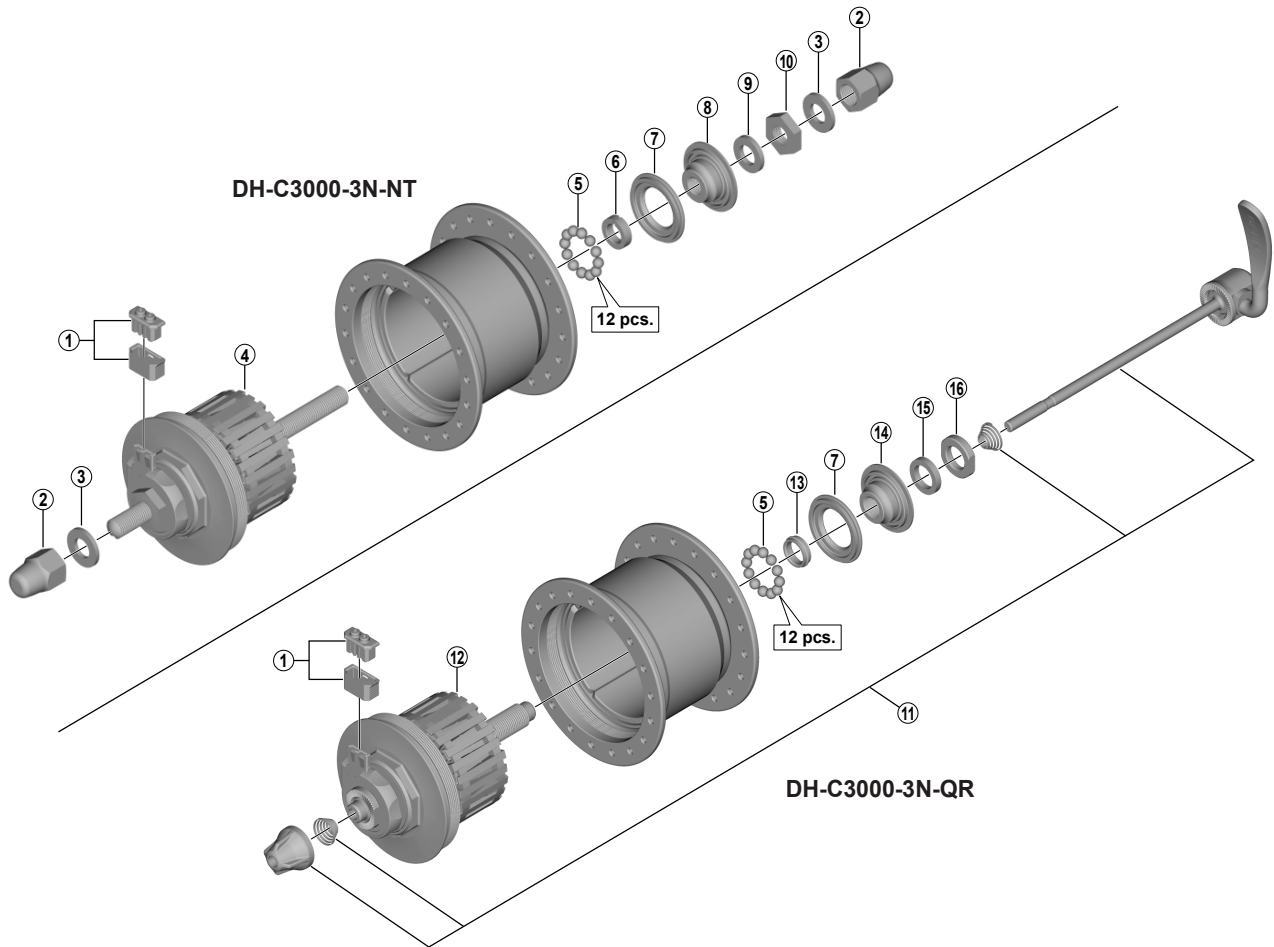

NEXUS Hub Dynamo (6V-3W)
DH-C3000-3N-NT
DH-C3000-3N-QR

ITEM NO.	SHIMANO CODE NO.	DESCRIPTION	INTERCHANGEABILITY		
			DH-3N31	DH-3D32	DH-3D37
1	Y2SS98030	Connector Cap & Cover	A	A	A
2	Y31414210	Cap Nut (M9)	A	A	A
3	Y21D0300R	Washer (2 mm)	A	A	A
4	Y2AV98010	Internal Assembly (Silver/Axle Length 140 mm)	B	B	
	Y2AV98020	Internal Assembly (Black/Axle Length 140 mm)	B	B	
5	Y00091210	Steel Ball (3/16") 20 pcs.	A	A	A
6	Y2ZE20000	Grease Guard	A	A	
7	Y29K00010	Sear Ring			
8	Y2AT98030	Cone (M9 x 13 mm) w/Seal Support			
9	Y20R02210	Left Hand Spacer (2.3 mm)	A	A	
10	Y2ZW21010	Lock Nut (M9 x 4.5 mm)	A	A	
11	Y2AU98010	Complete Quick Release 129 mm (5-3/32") Silver	A	A	
	Y2AU98020	Complete Quick Release 129 mm (5-3/32") Black	A	A	
	Y2AU98030	Complete Quick Release 133 mm (5-1/4") Silver	A	A	A
	Y2A398010	Complete Quick Release 133 mm (5-1/4") Black	A	A	A
12	Y2AU98040	Internal Assembly (Silver/Axle Length 108 mm)	B	B	B
	Y2AU98050	Internal Assembly (Black/Axle Length 108 mm)	B	B	B
13	Y2ZW20000	Grease Guard	A	A	A
14	Y2AU98060	Cone (M11 x 13 mm) w/Seal Support			
15	Y20R02100	Left Hand Spacer (3 mm)	A	A	
16	Y3BT04200	Serrated Lock Nut (M11 x 4 mm)	A	A	A

A: Same parts.

B: Parts are usable, but differ in materials, appearance, finish, size, etc.

Absence of mark indicates non-interchangeability.

Specifications are subject to change without notice.

Apr.-2016-4024