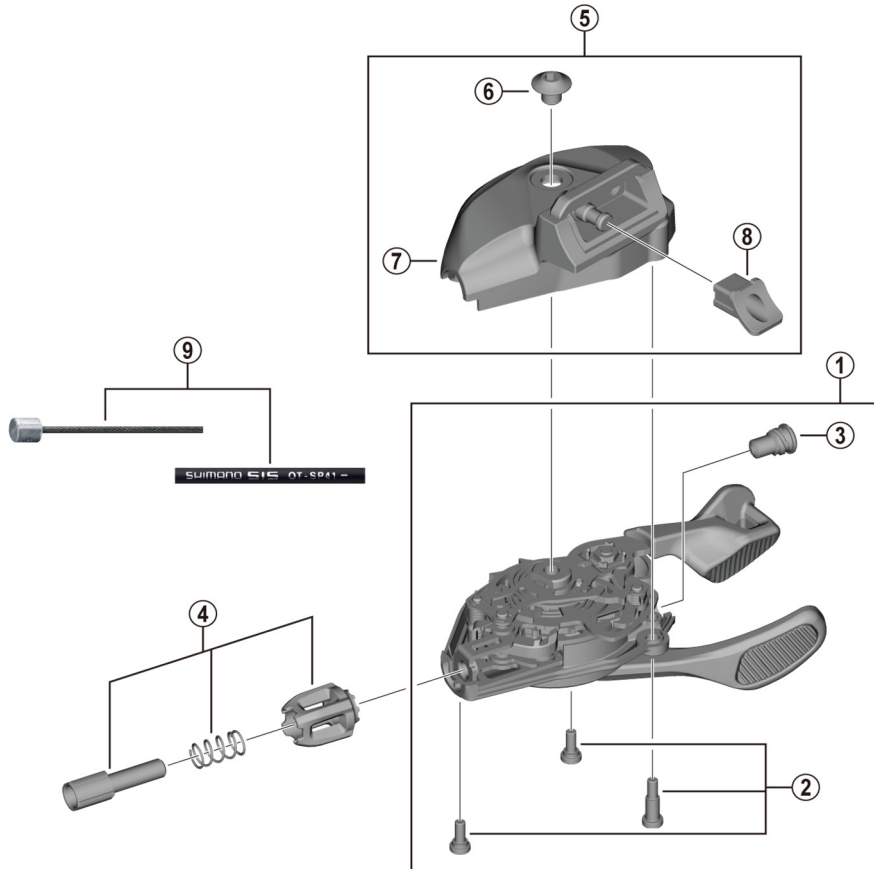

DEORE XT Shifting Lever (I-spec EV)
SL-M8130-IR11 (11-speed)

For Right Hand

| ITEM NO. | SHIMANO CODE NO. | DESCRIPTION |
|----------|------------------|--|
| 1 | Y0NA98030 | Right hand shifting lever unit |
| 2 | Y0GT98040 | Right hand base cover fixing screw unit |
| 3 | Y0FA05000 | Right hand Inner hole cap |
| 4 | Y06N98040 | Right hand cable adjustment barrel unit |
| 5 | Y0NA98040 | Right hand cover unit |
| 6 | Y0FA44000 | Unit fixing screw |
| 7 | Y0NA98050 | Right hand cover |
| 8 | Y0GT10000 | Integration nut |
| 9 | Y60198090 | OT-SP41 OPTISLICK shift cable sets (Black) • Sealed outer caps, plastic (9 pcs.) • Sealed outer cap nose (1 pc.) • Rubber shield (1 pc.) • Inner end caps (2 pcs.) |
| | Y60198091 | OT-SP41 OPTISLICK shift cable sets (White) • Sealed outer caps, plastic (9 pcs.) • Sealed outer cap nose (1 pc.) • Rubber shield (1 pc.) • Inner end caps (2 pcs.) |