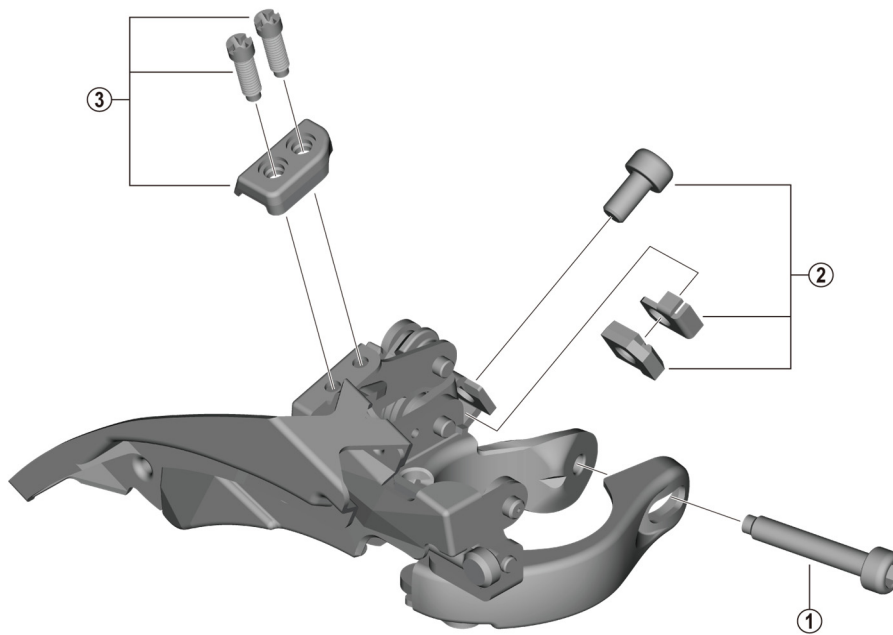

# TOURNEY Front Derailleur FD-TY601

ITEM NO.	SHIMANO CODE NO.	DESCRIPTION	INTERCHANGEABILITY		
			A	B	
1	Y2JG00070	Clamp screw (M5 x 29)			
2	Y5YU98010	Cable fixing nut and bolt (M5 x 9.8)	A		
3	Y2JD98010	Stroke adjust screws (M4 x 13) and plate	B		

A: Same parts.

B: Parts are usable, but differ in materials, appearance, finish, size, etc.

Absence of mark indicates non-interchangeability.

Specifications are subject to change without notice.

FD-TY510

Oct.-2022-4882