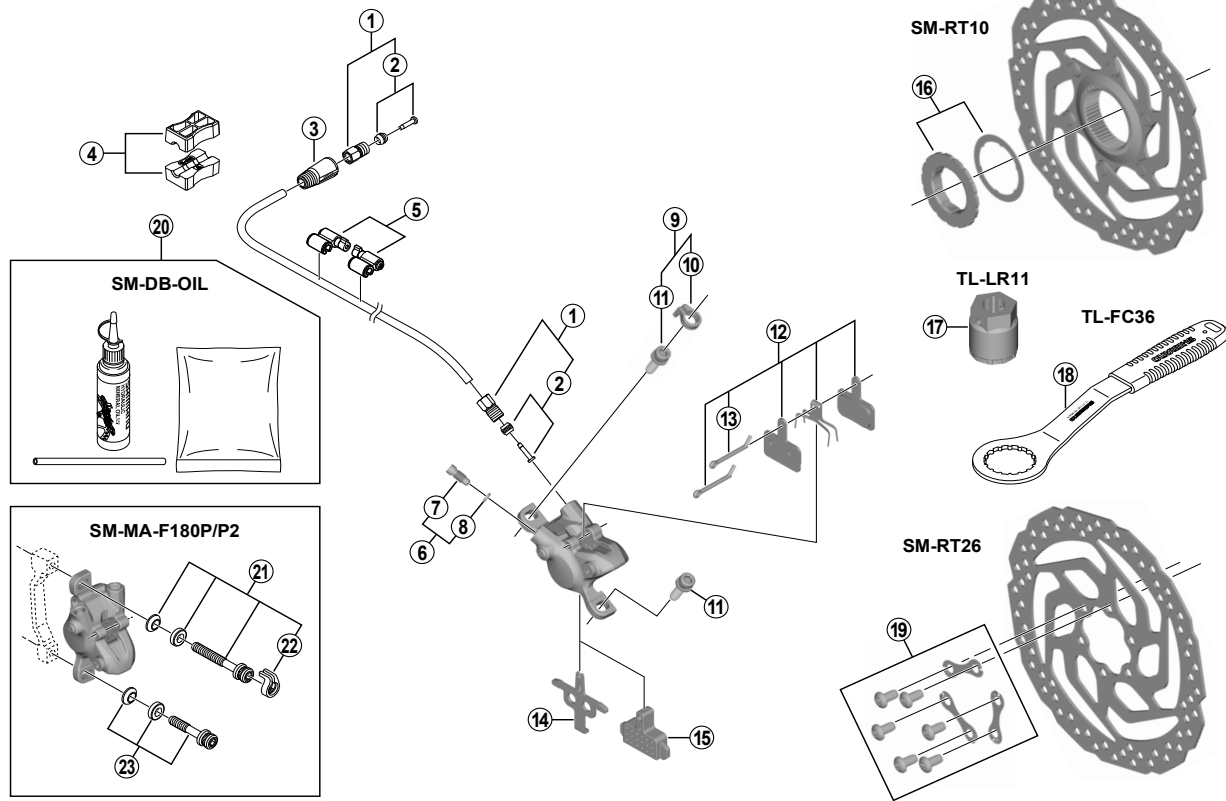

**Disc Brake**  
**BR-M315** Brake Caliper  
**SM-BH59** Brake Hose

**SM-RT10** Disc Rotor/Center Lock  
**SM-RT26** Disc Rotor/6-Bolt

BR-M315

ITEM NO.	SHIMANO CODE NO.	DESCRIPTION	INTERCHANGEABILITY
1	Y8AL98020	Connecting Bolt Unit	A
2	Y8H298040	Olive & Connector Insert	A
3	Y8H203210	Cover	A
4	Y8H198030	TL-BH61 Shimano original tool (2 pcs.)	A
5	Y83098040	SM-HANG Hose Supporter A & B	A
6	Y8VZ98010	Bleed Screw & O-Ring	A
7	Y8VZ07000	Bleed Screw	A
8	Y8B511000	O-Ring	A
9	Y8DS98010	Caliper Fixing Bolt (M6 x 18.7) & Snap Ring	A
10	Y8C511000	Snap Ring	A
11	Y8C509020	Caliper Fixing Bolt (M6 x 18.7)	A
12	Y8C998050	Resin Pad (B01S) & Spring w/Split Pin	
13	Y8DB06100	Split Pin	A
14	Y8PE03000	Pad Spacer	B
15	Y8FZ05000	Bleeding Spacer	A
16	Y8PW98020	Lock Ring & Washer	B
17	Y8PW04100	TL-LR11 Lock Ring Removal Tool	A
18	Y13098000	TL-FC36 Lock Ring Removal Tool	A
19	Y8NX98010	Rotor Fixing Bolt & Lock Washer	A
20	Y83998010	Mineral Oil Bleed Kit (50 ml)	A
21	Y8G498020	Caliper Fixing Bolt Unit (M6 x 37.9)	A
22	Y81703000	Snap Ring	A
23	Y8G498030	Caliper Fixing Bolt Unit (M6 x 32.1)	A

A: Same parts.

B: Parts are usable, but differ in materials, appearance, finish, size, etc.

Absence of mark indicates non-interchangeability.

Specifications are subject to change without notice.

Apr.-2016-3985