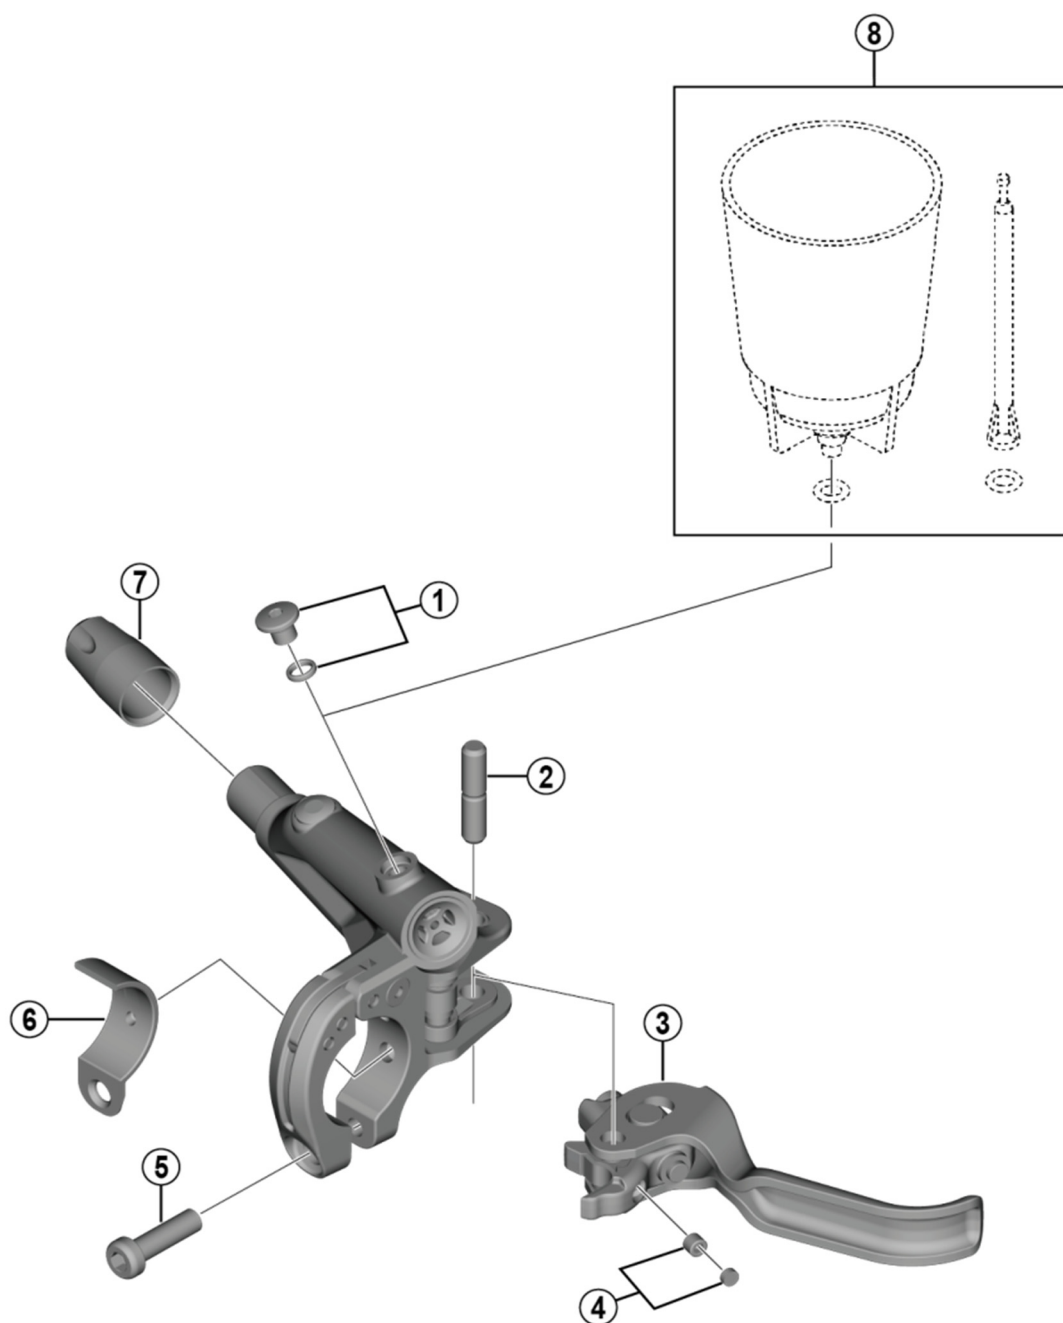

Brake Lever

BL-MT501 For Disc Brake

ITEM NO.	SHIMANO CODE NO.	DESCRIPTION
1	Y8RM98010	Bleed Screw & O-Ring
2	Y8RM08000	Lever Axle 5
3	Y1XA98010	R.H. Lever Member Unit
	Y1XA98020	L.H. Lever Member Unit
4	Y8VJ98040	Lever Axle Fixing Bolt & Cap
5	Y8MX05000	Clamp Bolt (M5 x 18)
6	Y8WM05000	BL Band Adapter
7	Y8WM14000	Cover
8	ESMDISCBP	Funnel & Oil Stopper